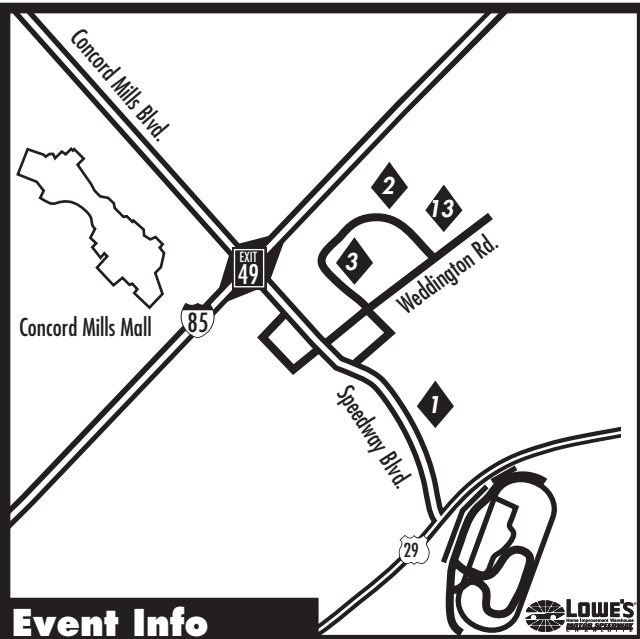

# GOODGUYS

Oct. 26 • 27 • 28, 2007

Lowe's Motor Speedway  
Charlotte, NC

## Event Info

### At The Speedway

Thursday: 8am - 6pm  
Friday: 8am - 7pm  
Saturday: 7am - 3pm  
Sunday: 8am - Noon