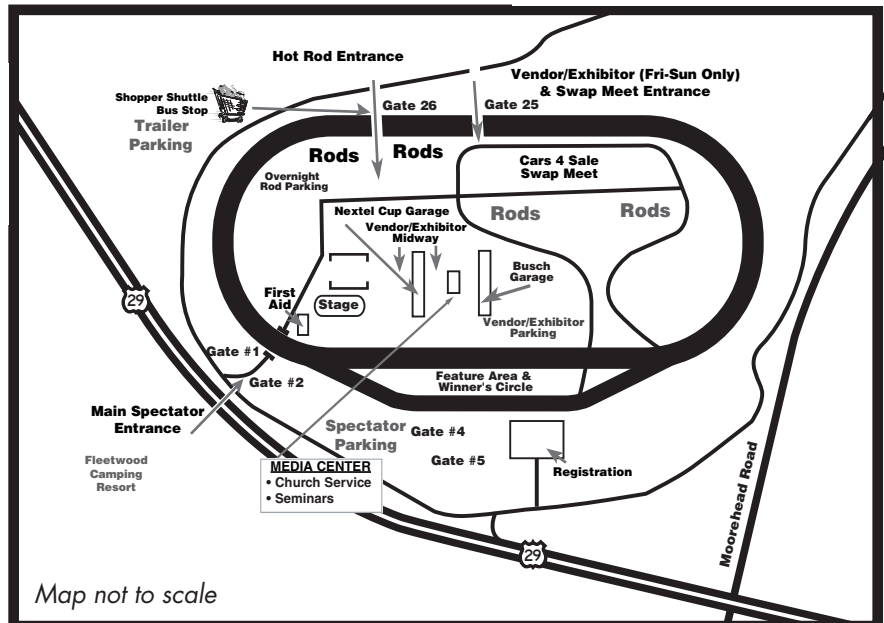

Map not to scale

Need Help?
CALL Charlotte CVB
(800) 231-4636 or
www.charlottecvb.org