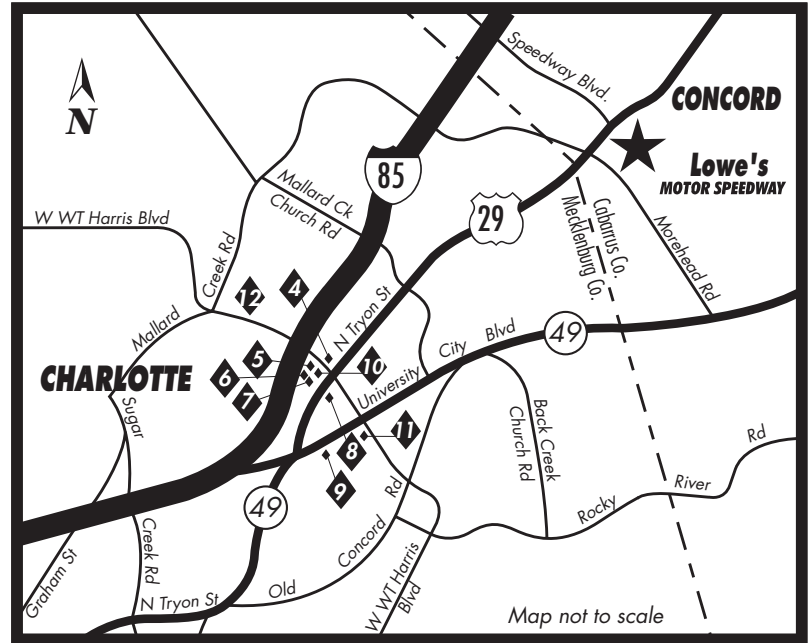

# GOODGUYS

Oct. 26 • 27 • 28, 2007

Lowe's Motor Speedway  
Charlotte, NC

# 14th Southeastern Nationals