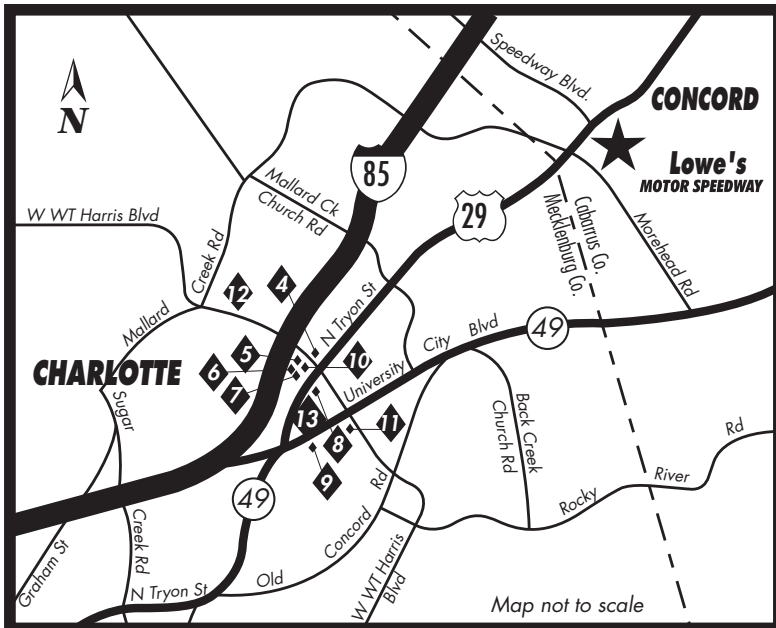

GOODGUYS

Oct. 24 • 25 • 26, 2008

Lowe's Motor Speedway
Charlotte, NC

15th Southeastern Nationals

Event Info

Event Hours:

Friday: 8am - 5pm
Saturday: 8am - 5pm
Sunday: 8am - 3pm

Vendor/Exhibitor/ Sponsor Info:

(480) 460-1932
sales@good-guys.com

Event Info:

Goodguys:
(925) 838-9876
www.good-guys.com

Lowe's Motor Speedway:
5555 Concord Pkwy. S.
Concord, NC 28027
(704) 455-3200
www.lowesmotorspeedway.com

Show 'n Shine Registration

RV Camping

For Goodguys rate,
you must tell 'em you're
with Goodguys! Rates
good only till Sept. 26.

Fleetwood RV Park
Full Service \$30 - \$50 Nite
Call (704) 455-4445

Map not to scale

Need Help?
CALL Charlotte CVB
(800) 231-4636 or
www.charlottecvb.org