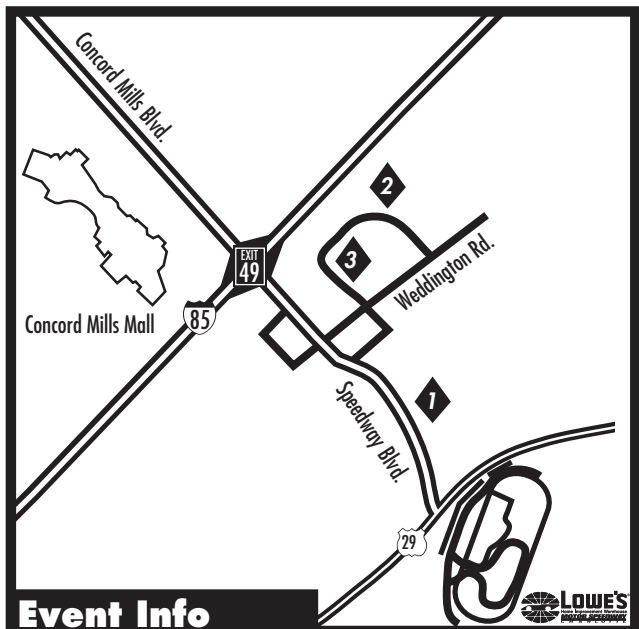

GOODGUYS

Oct. 24 • 25 • 26, 2008

Lowe's Motor Speedway
Charlotte, NC

15th Southeastern Nationals

Event Info

Event Hours:

Friday: 8am - 5pm
Saturday: 8am - 5pm
Sunday: 8am - 3pm

Vendor/Exhibitor/ Sponsor Info:

(480) 460-1932
sales@good-guys.com

Event Info:

Goodguys:
(925) 838-9876
www.good-guys.com

Lowe's Motor Speedway:
5555 Concord Pkwy. S.
Concord, NC 28027
(704) 455-3200
www.lowesmotorspeedway.com

Show 'n Shine Registration

RV Camping

For Goodguys rate,
you must tell 'em you're
with Goodguys! Rates
good only till Sept. 26.

Fleetwood RV Park
Full Service \$30 - \$50 Nite
Call (704) 455-4445

Map not to scale

Need Help?
CALL Charlotte CVB
(800) 231-4636 or
www.charlottecvb.org