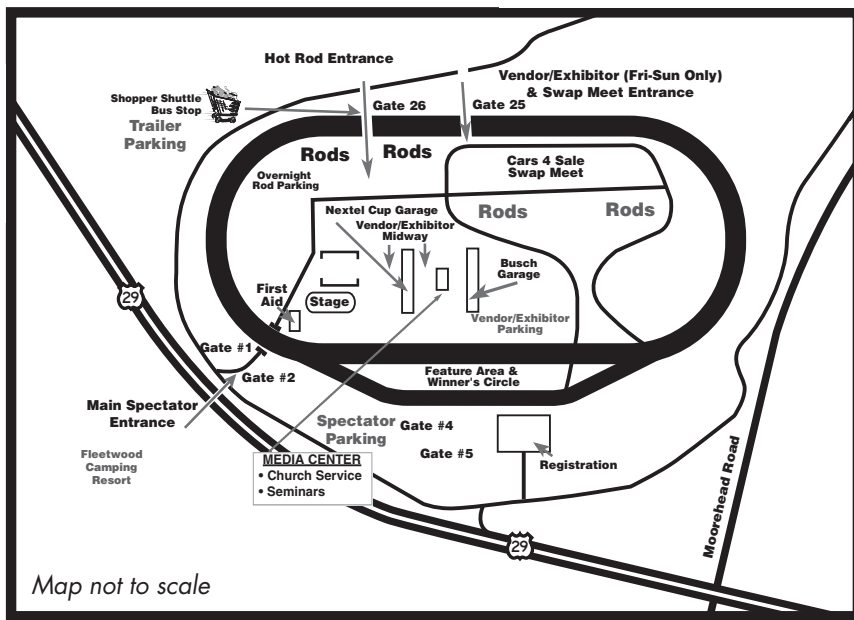

RV Camping

For Goodguys rate,
you must tell 'em you're
with Goodguys! Rates
good only till Sept. 26.

Fleetwood RV Park
Full Service \$30 - \$50 Nite
Call (704) 455-4445

Map not to scale

Need Help?
CALL Charlotte CVB
(800) 231-4636 or
www.charlottecvb.org