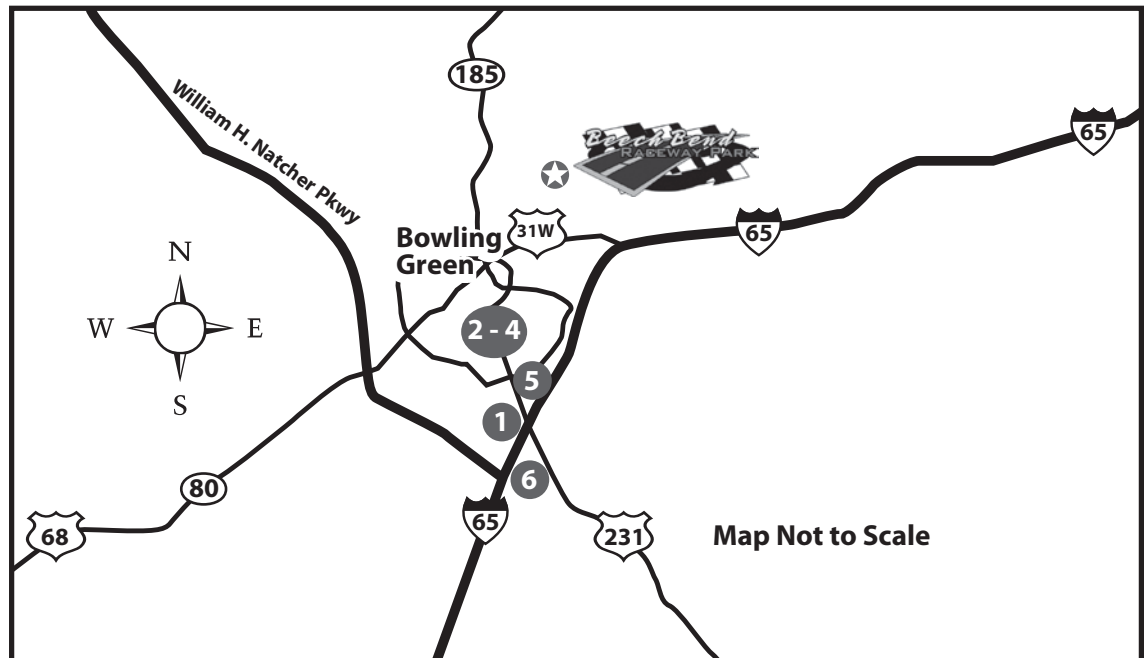

1st Nostalgia Nationals

October 17, 18 & 19, 2008

Beech Bend Raceway Park
Bowling Green, KY

Event Info:

Goodguys:

(925) 838-9876
www.good-guys.com

Vendor/Exhibitor/Sponsor Info:

(480) 460-1932
sales@good-guys.com
**Beech Bend Raceway
Park**

798 Beech Bend Rd.
Bowling Green, KY 42101
www.beechbend.com

Hotel Information

1. 1 Baymont Inn & Suites
   165 Three Springs Road
   Bowling Green, KY 42101
   (270) 843-3200 Rate: $89
2. 2 Courtyard
   1010 Wilkinson Trace
   Bowling Green, KY 42103
   (270) 783-8569 Rate: $101
3. 3 Drury Inn Bowling Green
   3250 Scottsville Road
   Bowling Green, KY 42104
   (270) 842-7100
   Rate: $94.99/$99.99
4. 4 Holiday Inn University Place
   1021 Wilkinson Trace
   Bowling Green, KY 42103
   (270) 745-0088 Rate: $109
5. 5 Hilton Garden Inn
   1020 Wilkinson Trace
   Bowling Green, KY 42103
   (270) 781-6778 Rate: $119
6. 6 Sleep Inn
   185 Greenwood Lane
   Bowling Green, KY 42104
   (270) 842-3800 Rate: $84

For Goodguys rate, you must tell 'em you're with Goodguys!
Rates only good 'til Sept. 15.

Need more help?
Visit www.visitbgky.com

Show Hours:

Friday: 8am - 5pm
Saturday: 8am - 5pm
Sunday: 8am - 3pm

Show 'n Shine Registration

At the Raceway
Thursday: Noon - 6pm
Friday: 8am - 6pm
Saturday: 7am - 3pm
Sunday: 8am - Noon

RV Camping

Camping available onsite.
Call (270) 781-7634 or go to
www.beechbend.com/campgrounds.htm
for more info.

Check out www.good-guys.com for up
to date Facility Information...