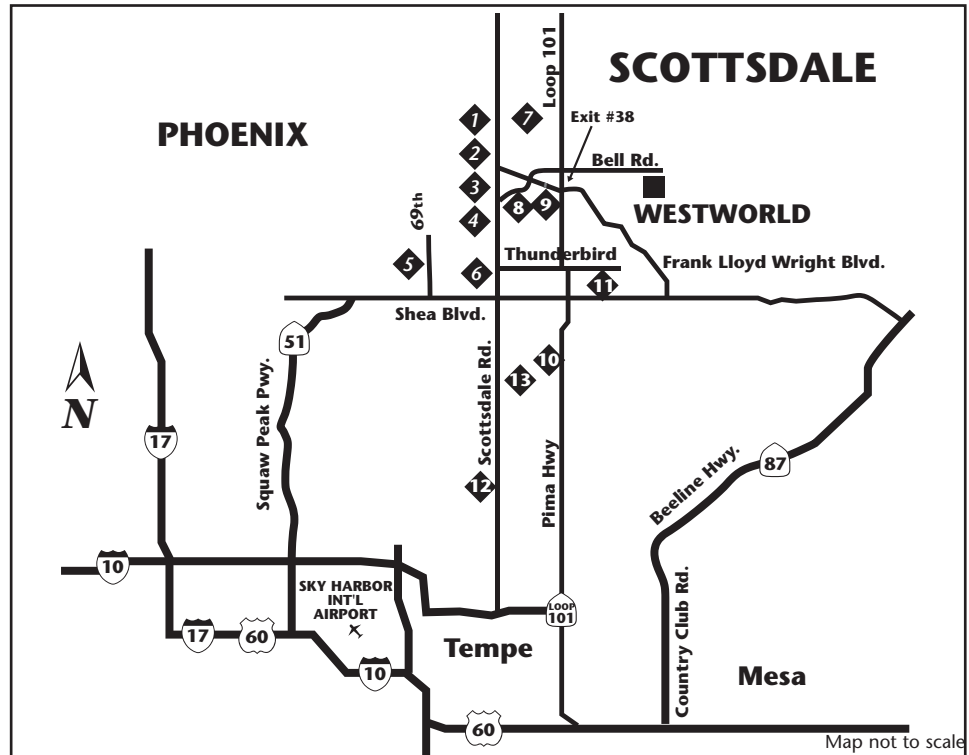

Friday: 8am - 5pm

Sunday: 8am - Noon

Event Information

Goodguys:

(925) 838-9876

www.good-guys.com

Vendor/Exhibitor/Sponsor Info:

(480) 460-1932

sales@good-guys.com

For directions call:

WestWorld

16601 N. Pima Rd.

Scottsdale, AZ 85260

(480) 312-6802

www.scottsdaleaz.gov/westworld

Need More Help?

Call Scottsdale CVB

(800) 877-1117 • www.scottsdalecvb.com

Hotel Information

1. 1 **Spring Hill Suites**
   17020 N. Scottsdale Rd.
   (480) 922-8700 Rate: $139
2. 2 **Courtyard by Marriott**
   17010 N. Scottsdale Rd.
   (480) 922-8400 Rate: $139
3. 3 **Hampton Inn & Suites**
   16620 N. Scottsdale Rd.
   (480) 348-9280 Rate: $139
4. 4 **Sleep Inn**
   16630 N. Scottsdale Rd.
   (480) 998-9211 Rate: $119
5. 5 **Extended Stay**
   10660 N. 69th St.
   (480) 483-1333 Rate: $75.99
6. 6 **Fairfield Inn**
   13440 N. Scottsdale Rd.
   (480) 483-0042 Rate: $95
7. 7 **Resort Suites**
   7677 E. Princess Blvd.
   (800) 541-5203 Rate: $119
8. 8 **Wingate Inn & Suites**
   14255 N. 87th Street
   (480) 922-6500 Rate: $139
9. 9 **Hilton Garden Inn**
   8550 E. Princess Dr.
   (480) 515-4944 Rate: $159
10. 10 **The Inn at Pima**
    7330 N. Pima Rd.
    (480) 948-3800 Rate: $89
11. 11 **Country Inn & Suites**
    10801 N 89th Place
    (480) 314-1200 Rate: $99
12. 12 **Hotel Scottsdale**
    5101 N. Scottsdale Rd.
    (480) 945-4392 Rate: $99
13. 13 **Gainey Suites**
    7300 E. Gainey Suites Dr.
    (480) 922-6969
    Rate: $139-149

Be sure to ask for the Goodguys rate!
Rates good 'til Oct. 22nd.

RV Camping: $20/nite
Full Hook-ups. Call WestWorld for
Reservations: (480) 312-6810

Frank Lloyd Wright