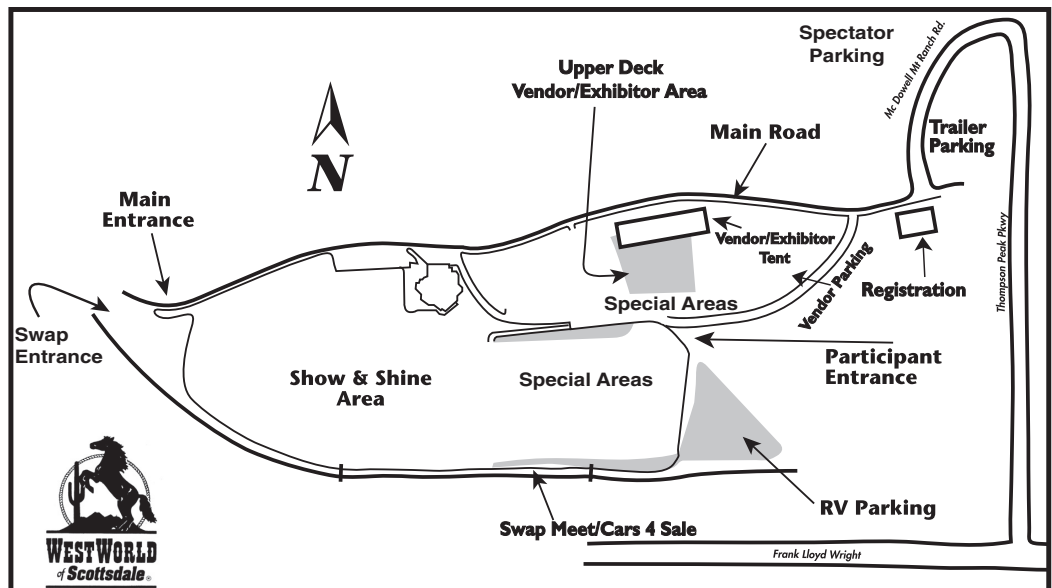

Be sure to ask for the Goodguys rate!
Rates good 'til Oct. 22nd.

RV Camping: \$20/nite
Full Hook-ups. Call WestWorld for
Reservations: (480) 312-6810

Frank Lloyd Wright