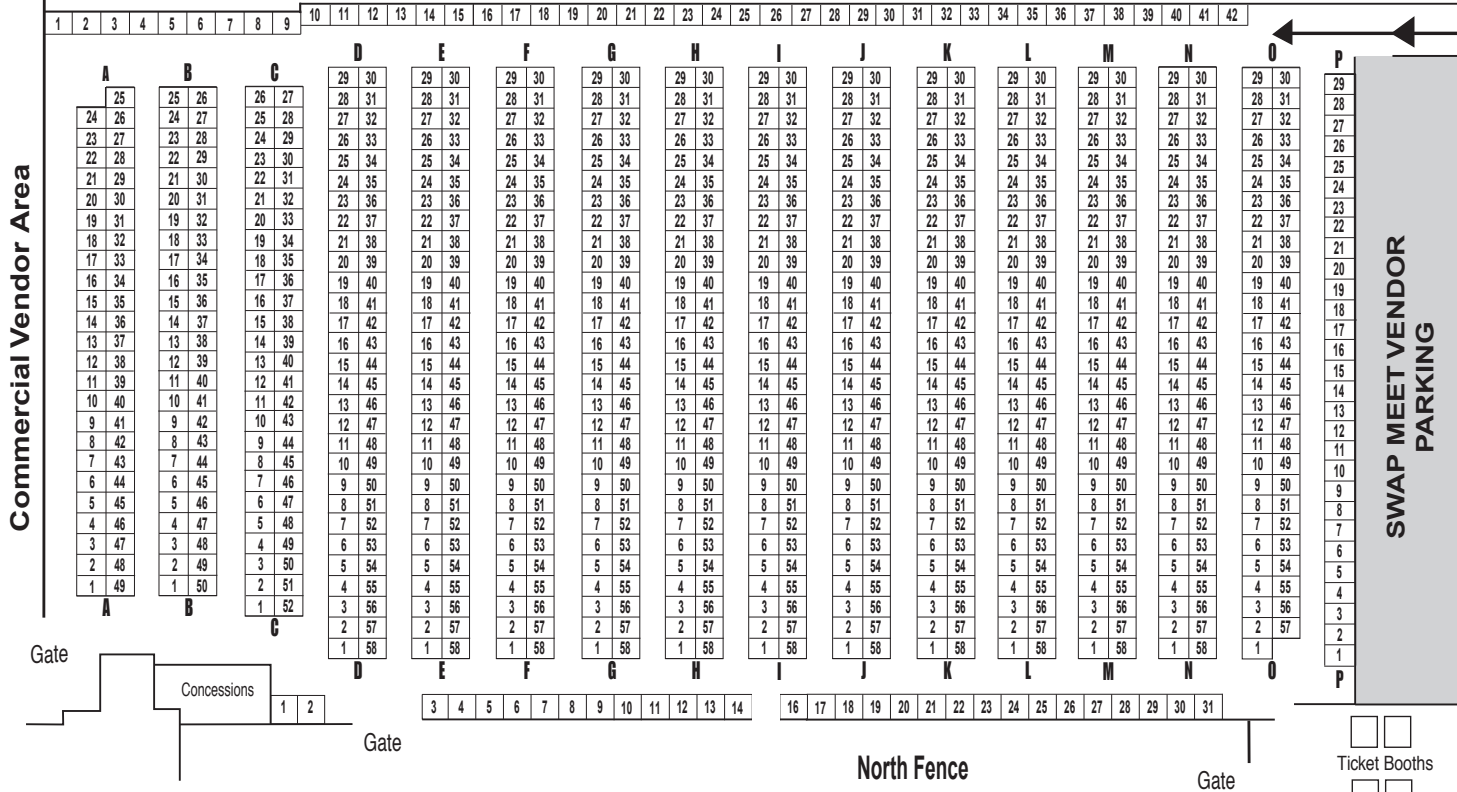

All American & Autumn Get-Together Swap Meet Map

BERNAL AVE

Gate 4
(not used)

Gate 5

South Fence

Summer Get-Together Swap Meet Map

BERNAL AVE

Gate 4
(not used)

Gate 5

South Fence