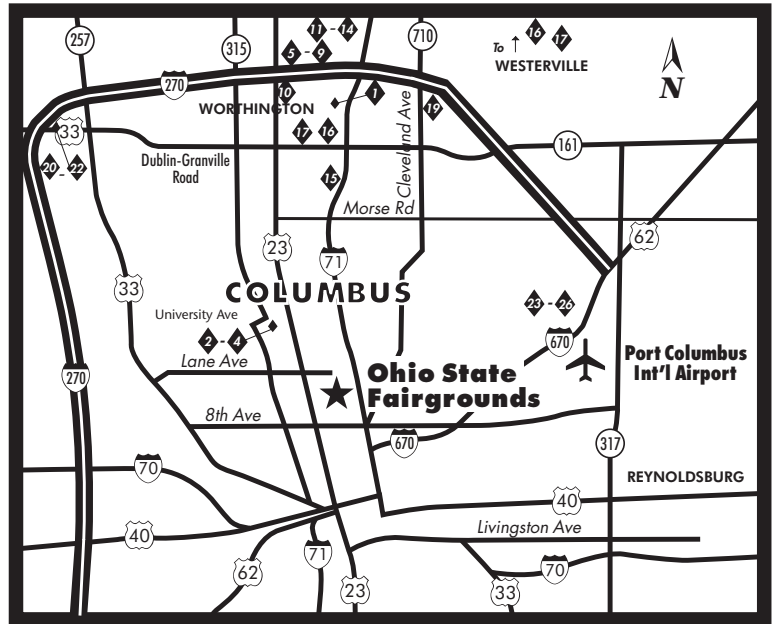

13th Goodguys PPG Nationals

July 9 • 10 • 11, 2010

Ohio Expo Center
Columbus, OH

Maps not to scale