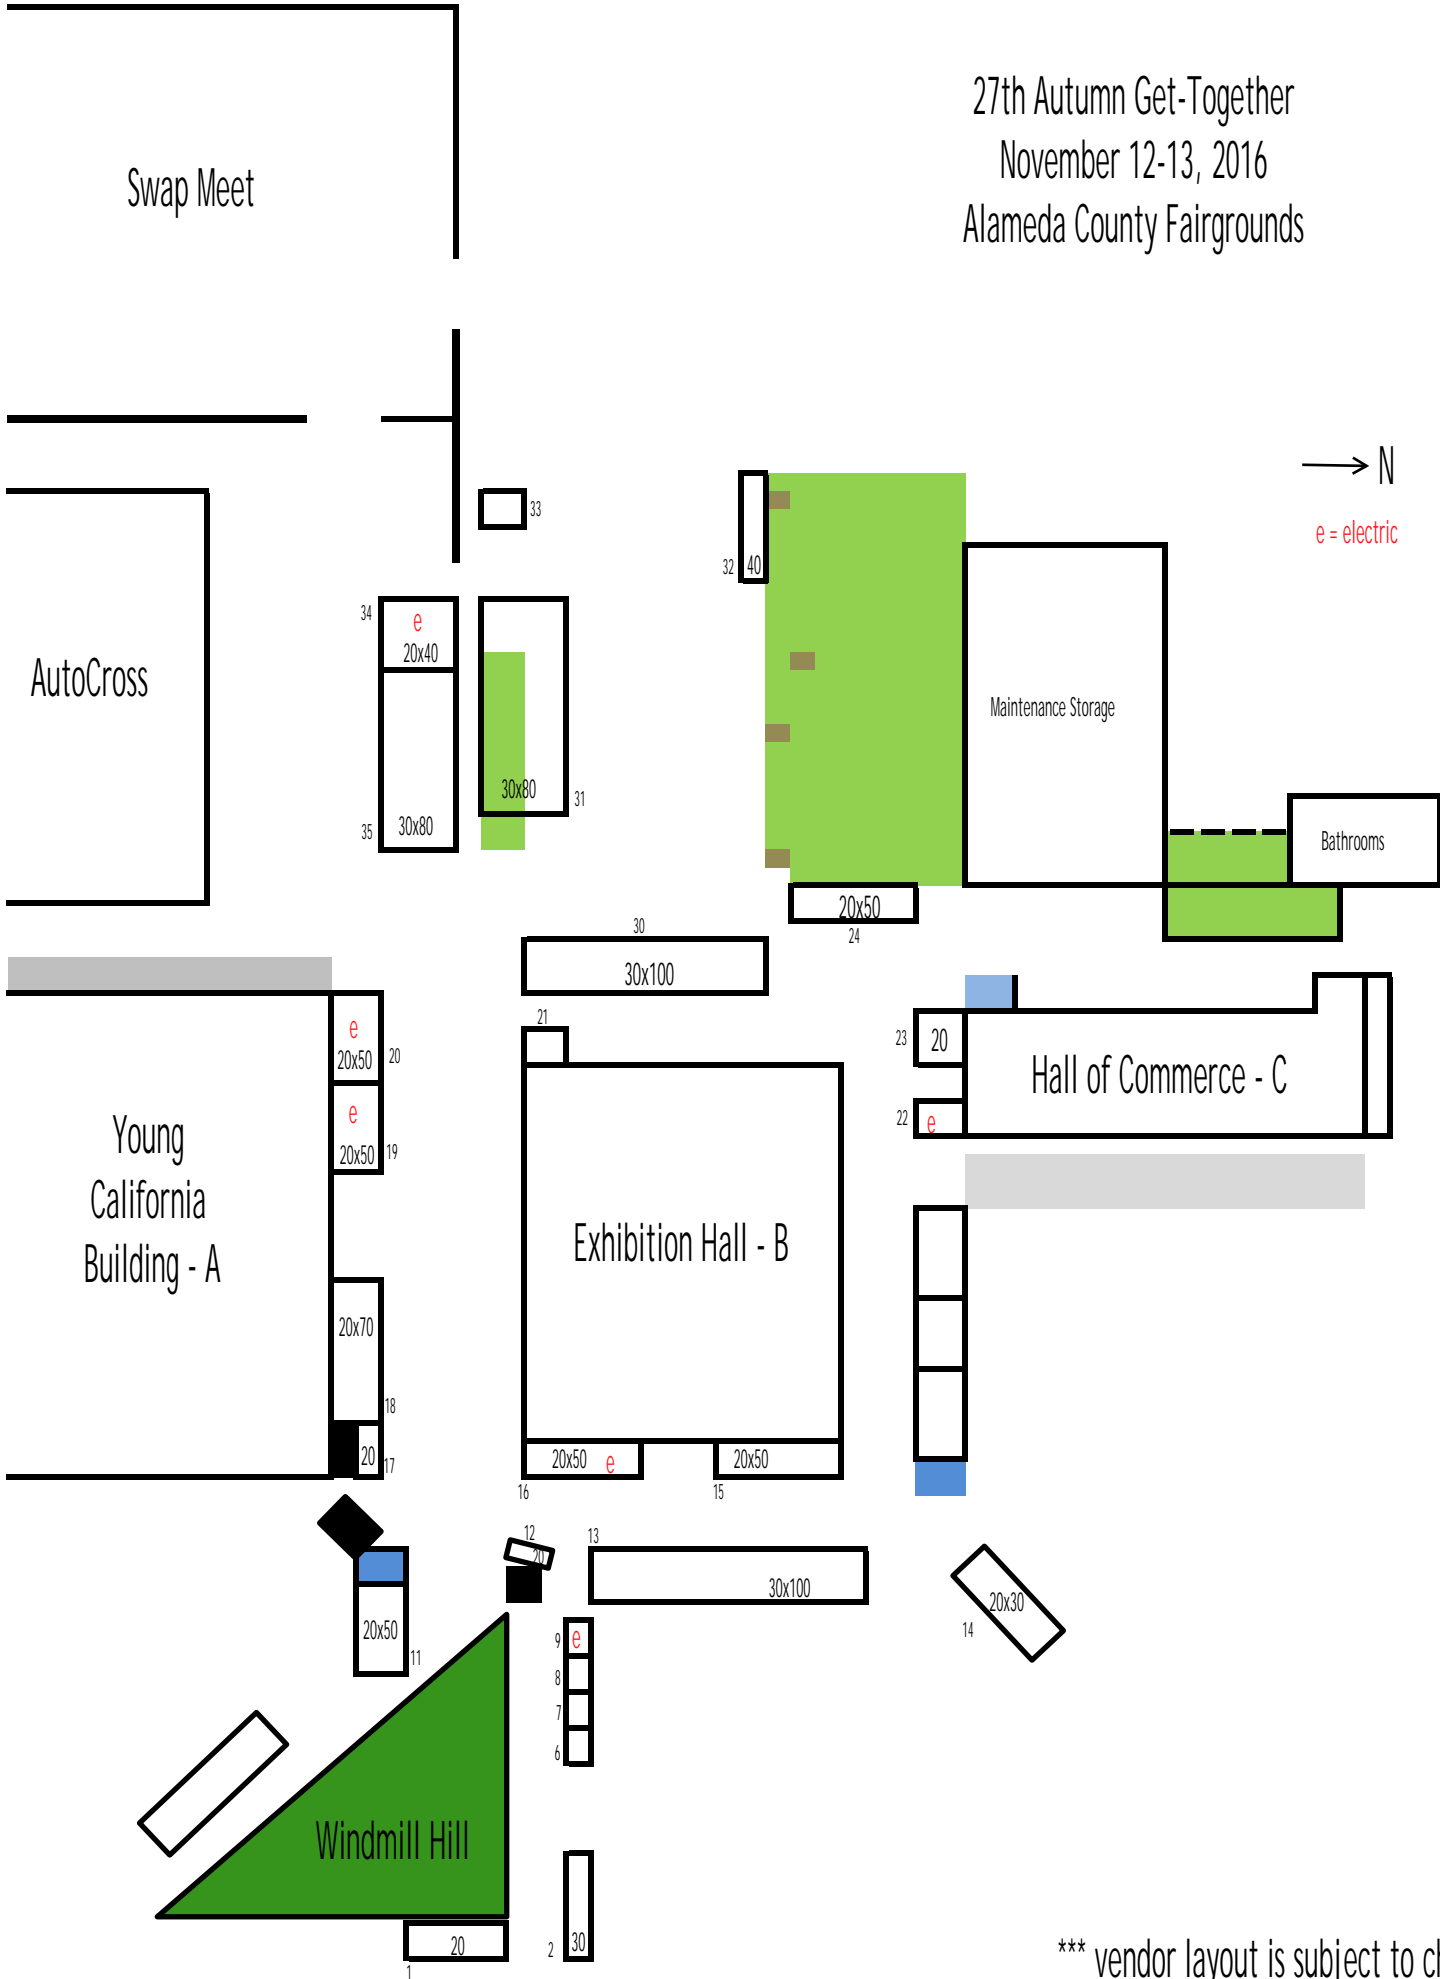

27th Autumn Get-Together
November 12-13, 2016
Alameda County Fairgrounds

*** vendor layout is subject to change

<u>Company Name</u>	<u>In/Out</u>	<u>Booth</u>	<u>Building</u>
Classic Instruments	In	208	A
Dapper Lighting	In	229	A
Dominator Street Rods	In	200	A
Gary's Rods and Restorations	In	215	A
Hot Rod Insurance Services Inc.	In	207	A
Jimmy G's Products	In	231	A
Nationwide	In	219	A
Nostalgic Notions	In	223	A
Roy Brizio Street Rods Inc.	In	210	A
Thompson Performance, LLC	In	226	A
Uncommon USA	In	227	A
US Mag Wheels/Foose Wheels	In	204	A
Aloe Infusion	In	131	B
American Collectors Insurance	In	100	B
Battery Saver/Granite Digital	In	148	B
Bay City Fan	In	140	B
Brooks Novelty Antiques & Records	In	156	B
Caliber Home Loans/Sierra Western Homes	In	144	B
California Pre-Cut Homes	In	152	B
Carshirts.com	In	104	B
EA Tradeshows	In	118	B
Elite Life California	In	142	B
Health & Beauty Connection	In	122	B
iLiving USA/TLM International	In	126	B
International Trade Services Inc.	In	155	B
JC Taylor Insurance	In	153	B
Jerky Hut	In	150	B
Larry The Toy Man	In	111	B
Leading Renovations	In	116	B
MalanaLove Co.	In	145	B
My Pillow Inc.	In	139	B
Nadav Elkalay Inc.	In	136	B
New York Life/NY Life Securities	In	151	B
NYS Collection Eyewear	In	133	B
Pacific Mortgage Consultants	In	120	B
Renewal by Andersen	In	125	B
S&S Enterprises	In	113	B
SGK Home Solutions	In	141	B
Shop Equipment USA	In	114	B
SolarCity	In	132	B
Stateline Activities	In	130	B
USA Bath	In	127	B
A PinUps Closet	Out	23	Out
ADT Security Services	Out	9	Out
American Ratings Corporation	Out	21	Out
C10 Club Apparel	Out	1	Out
California Car Cover Co	Out	16	Out
California Highway Patrol	Out	17	Out