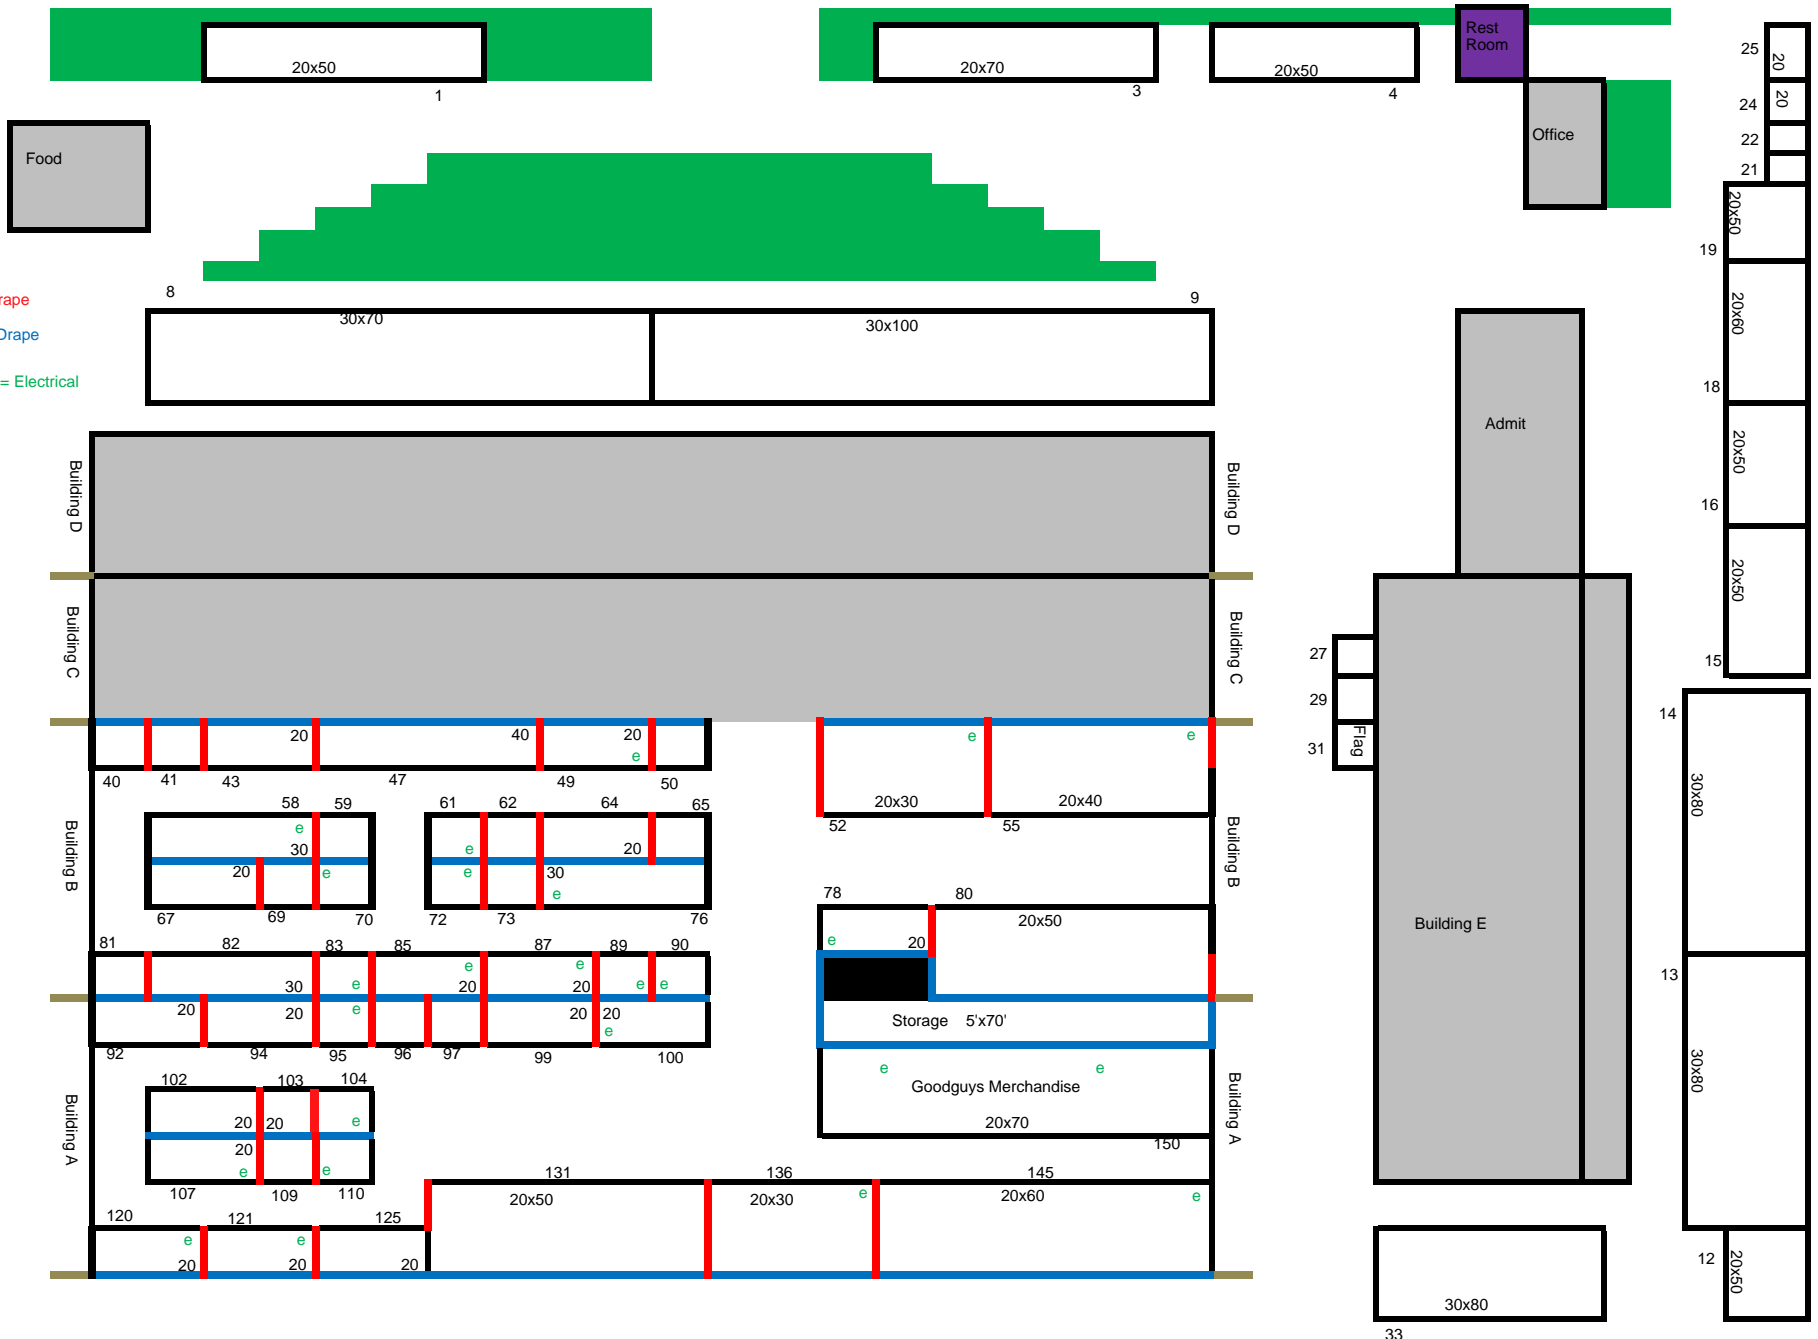

RED= 3' Drape  
 BLUE= 8' Drape  
 Green "e" = Electrical

24th East Coast Nationals June 10-12, 2016

33

<b>Company Name</b>	<b>Size</b>	<b>In/Out</b>	<b>Booth #</b>
Affordable Street Rods	20x60	In	145
Battery Saver/Granite Digital	10x20	In	49
Big Bear Parts/Matt's Backwoods Speed Shop	20x50	In	131
Big Jim's Art/Big Jim Custom Concept	10x10	In	41
Capital District Truck Center	10x20	In	125
Cheap Thrills	10x20	In	85
Choice Product	10x20	In	120
Cool Crafts/Karg Diversified Systems	10x40	In	47
Custom Engraving Company	10x20	In	121
Delta PAG	10x10	In	104
Enovative Technologies	10x10	In	65
F&S Jewelry	10x10	In	59
Helios Wholesale LLC	10x30	In	76
HotRodHotline.com	10x20	In	107
International Trade Services	10x10	In	90
Iron Ace Hot Rod Seats	10x20	In	100
Jeff the Pillow & Sheet Guy	10x20	In	43
John Abrams & Associates Insurance Agency	10x20	In	67
K1 Speed Inc.	10x10	In	96
Kid's Area	10x20	In	94
Kitchen Craft	10x10	In	72
Knights of Columbus 4245	10x30	In	58
LeafFilter North of New Jersey	10x10	In	95
Luxford Auto	20x50	In	80
Make and Take	10x20	In	92
My Pillow Inc.	10x10	In	70
Nationwide	10x20	In	64
Nut Lady, The	10x10	In	50
RaceDeck	10x20	In	78
S&S Enterprises	10x10	In	110
Shammy Man, The	10x10	In	83
Sign Shack, The	10x30	In	82
SolarCity	10x10	In	62
Staffin Associates	20x30	In	136
Street Rods by Michael, Inc.	20x40	In	55
Under the Sun Improvements	10x10	In	89
US Mag Wheels/Foose Wheels	10x20	In	99
Xtreme Artworks	20x30	In	52
Alpha Professional Tools	20x30	Out	12
Baer Brakes	20x50	Out	15
Event Scooters	30x40	Out	
Flagpole Farm, Inc.	10x10	Out	31
Flowmaster/Hurst	30x80	Out	13
Gliptone	20x50	Out	1
Griot's Garage	30x70	Out	8
Grundy Insurance	20x50	Out	4
JDB Merchandising	20x60	Out	18
K&N Engineering, Inc.	30x100	Out	9

Meguiar's	30x80	Out	14
Minnesota Pneumatic Products	20x50	Out	19
PPG Industries	30x90	Out	33
Rechic Boutique LLC	10x20	Out	24
Snap-On	20x70	Out	3
True Grit Sandpaper & Supplies	20x50	Out	16