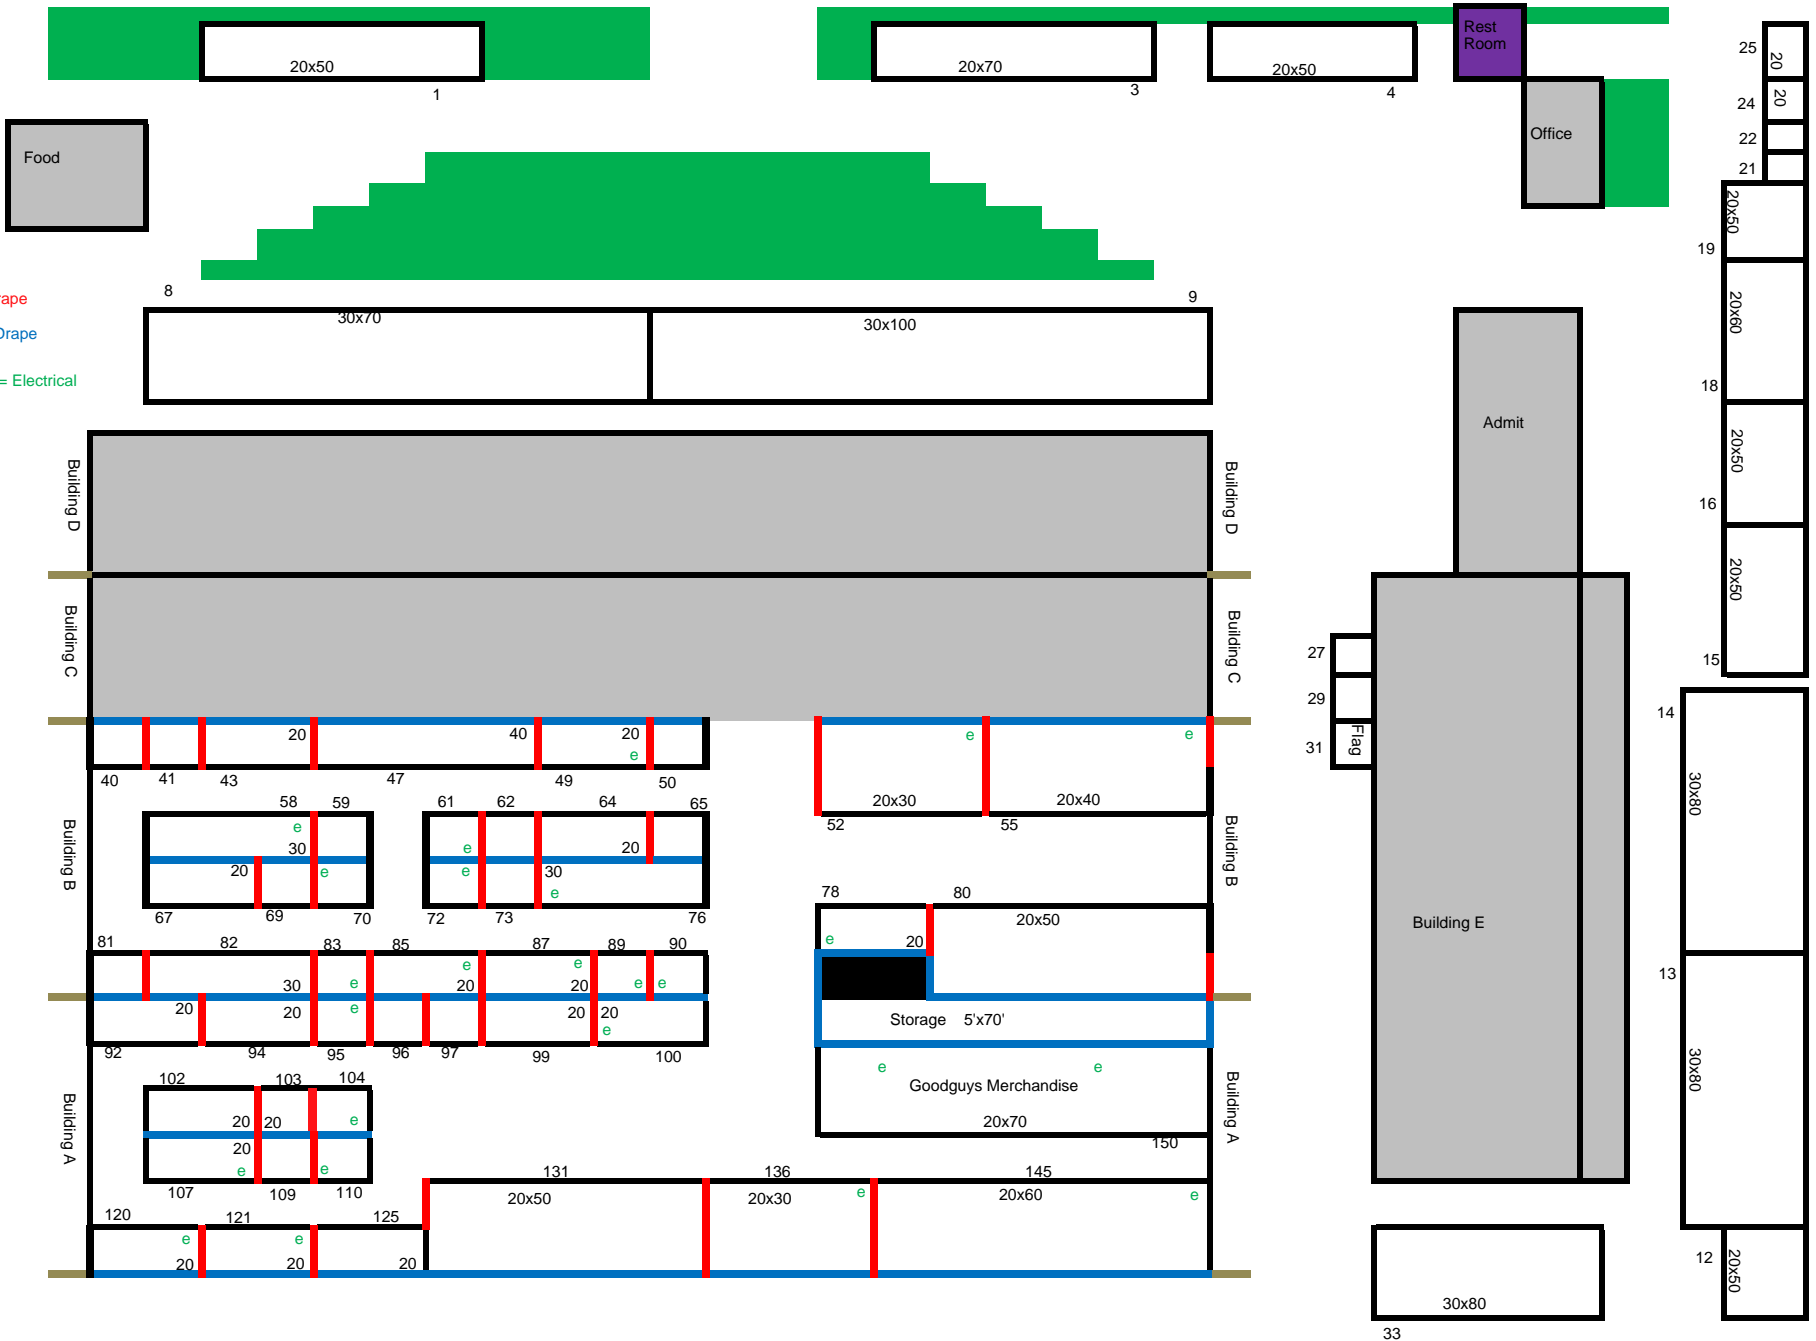

RED= 3' Drape  
 BLUE= 8' Drape  
 Green "e" = Electrical

24th East Coast Nationals June 10-12, 2016

<b>Company Name</b>	<b>Size</b>	<b>In/Out</b>	<b>Booth #</b>
Affordable Street Rods	20x60	In	145
Battery Saver/Granite Digital	10x20	In	49
Big Bear Parts/Matt's Backwoods Speed Shop	20x50	In	131
Big Jim's Art/Big Jim Custom Concept	10x10	In	41
Capital District Truck Center	10x20	In	125
Cheap Thrills	10x20	In	85
Choice Product	10x20	In	120
Cool Crafts/Karg Diversified Systems	10x40	In	47
Custom Engraving Company	10x20	In	121
Delta PAG	10x10	In	104
Enovative Technologies	10x10	In	65
F&S Jewelry	10x10	In	59
Helios Wholesale LLC	10x30	In	76
HotRodHotline.com	10x20	In	107
International Trade Services	10x10	In	90
Iron Ace Hot Rod Seats	10x20	In	100
Jeff the Pillow & Sheet Guy	10x20	In	43
John Abrams & Associates Insurance Agency	10x20	In	67
K1 Speed Inc.	10x10	In	96
Kid's Area	10x20	In	94
Kitchen Craft	10x10	In	72
Knights of Columbus 4245	10x30	In	58
LeafFilter North of New Jersey	10x10	In	95
Luxford Auto	20x50	In	80
Make and Take	10x20	In	92
My Pillow Inc.	10x10	In	70
Nationwide	10x20	In	64
Nut Lady, The	10x10	In	50
RaceDeck	10x20	In	78
S&S Enterprises	10x10	In	110
Shammy Man, The	10x10	In	83
Sign Shack, The	10x30	In	82
SolarCity	10x10	In	62
Staffin Associates	20x30	In	136
Street Rods by Michael, Inc.	20x40	In	55
Under the Sun Improvements	10x10	In	89
US Mag Wheels/Foose Wheels	10x20	In	99
Xtreme Artworks	20x30	In	52
Alpha Professional Tools	20x30	Out	12
Baer Brakes	20x50	Out	15
Event Scooters	30x40	Out	
Flagpole Farm, Inc.	10x10	Out	31
Flowmaster/Hurst	30x80	Out	13
Gliptone	20x50	Out	1
Griot's Garage	30x70	Out	8
Grundy Insurance	20x50	Out	4
JDB Merchandising	20x60	Out	18
K&N Engineering, Inc.	30x100	Out	9

Meguiar's	30x80	Out	14
Minnesota Pneumatic Products	20x50	Out	19
PPG Industries	30x90	Out	33
Rechic Boutique LLC	10x20	Out	24
Snap-On	20x70	Out	3
True Grit Sandpaper & Supplies	20x50	Out	16