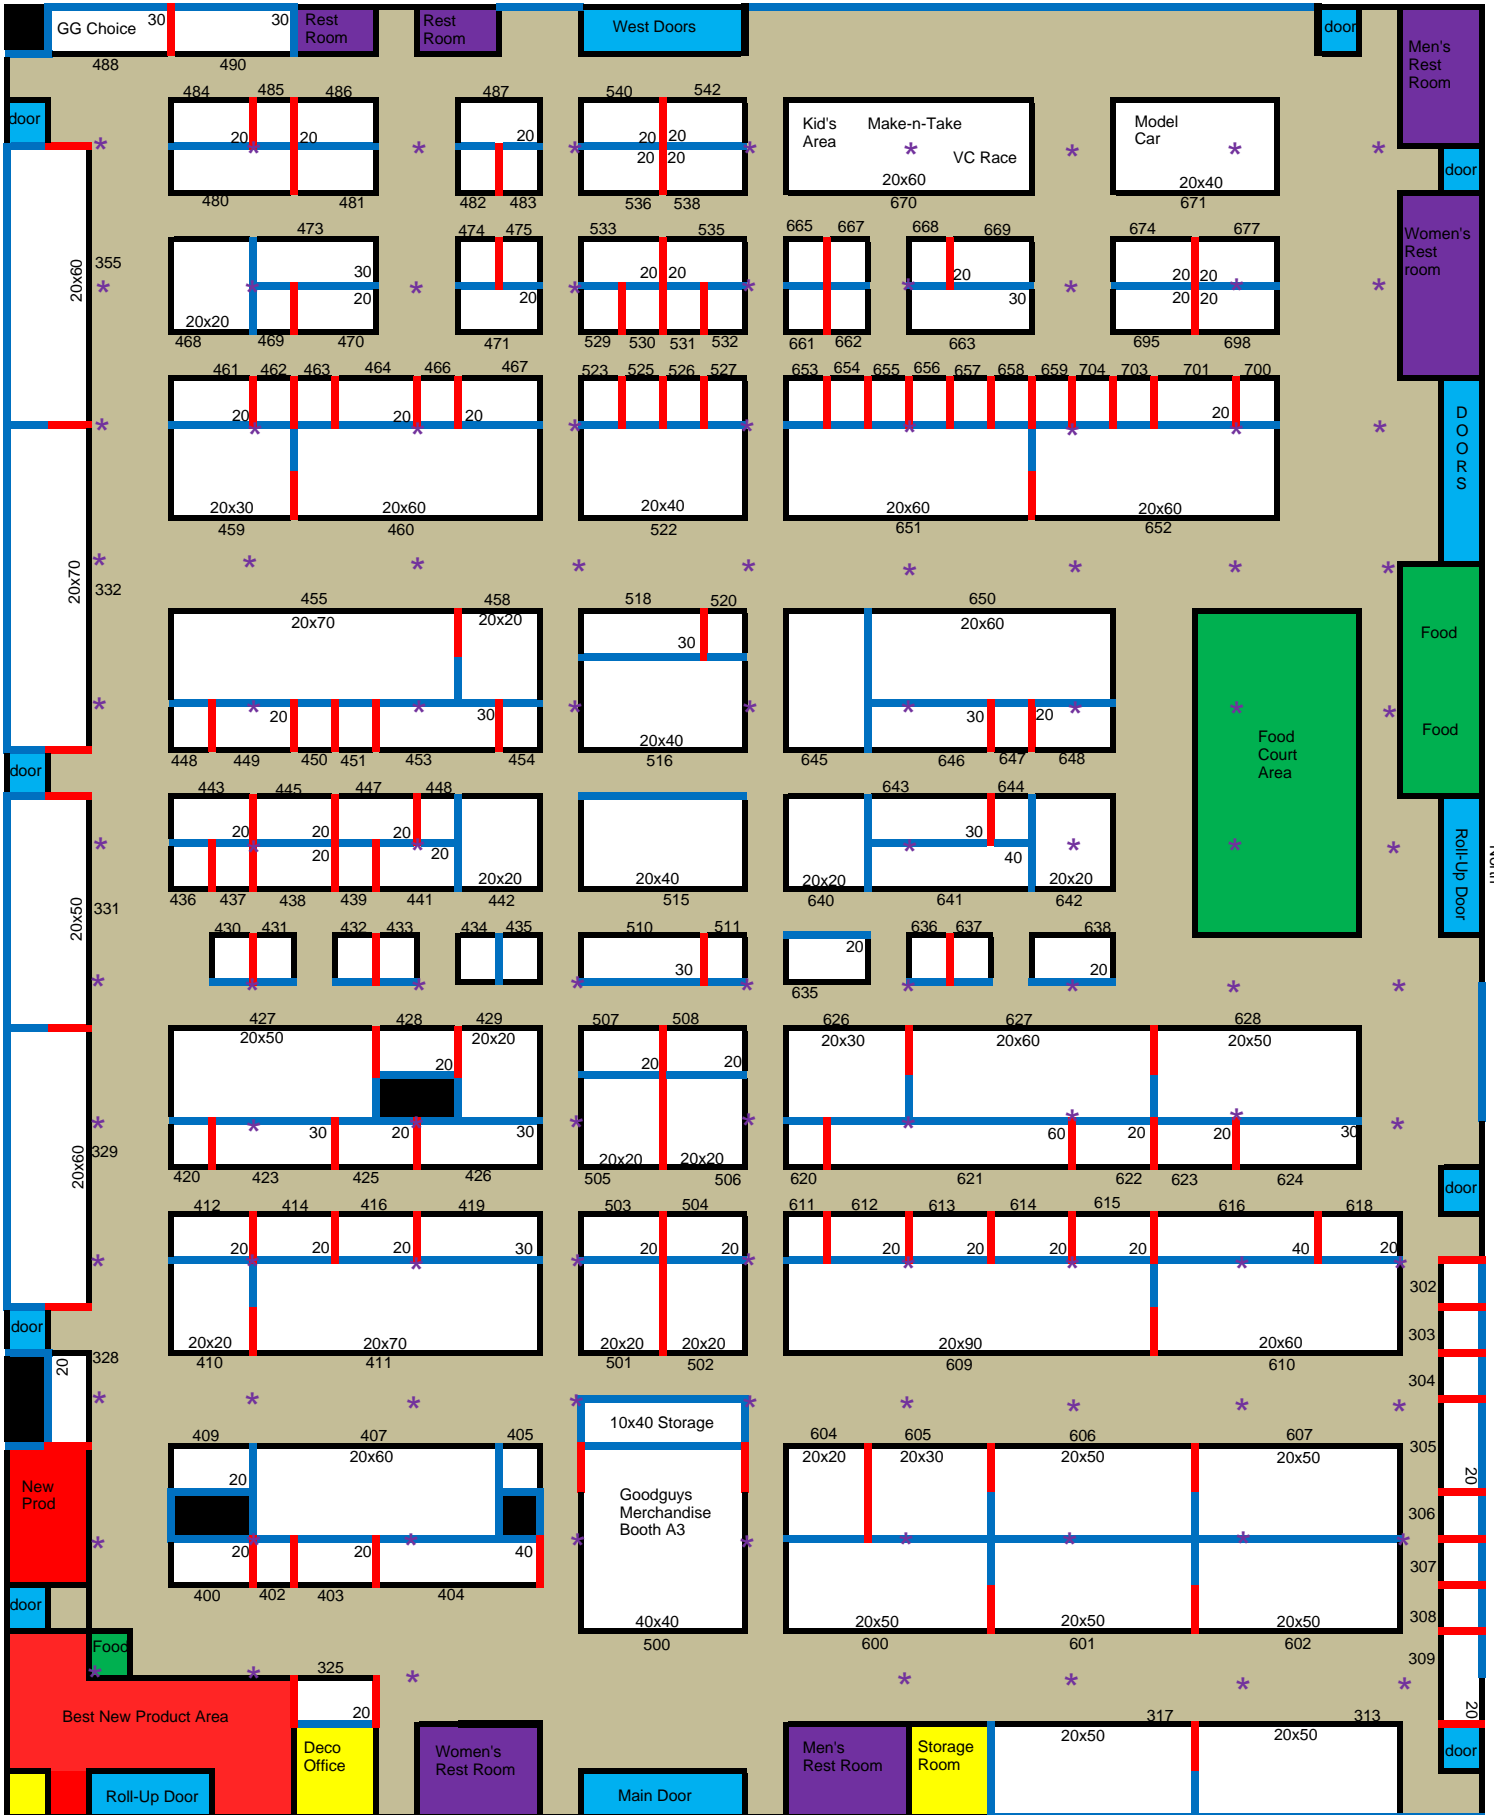

East

Blue Drapery = 8' tall back drapery
Red Drapery = 3' side drapery
* Poles