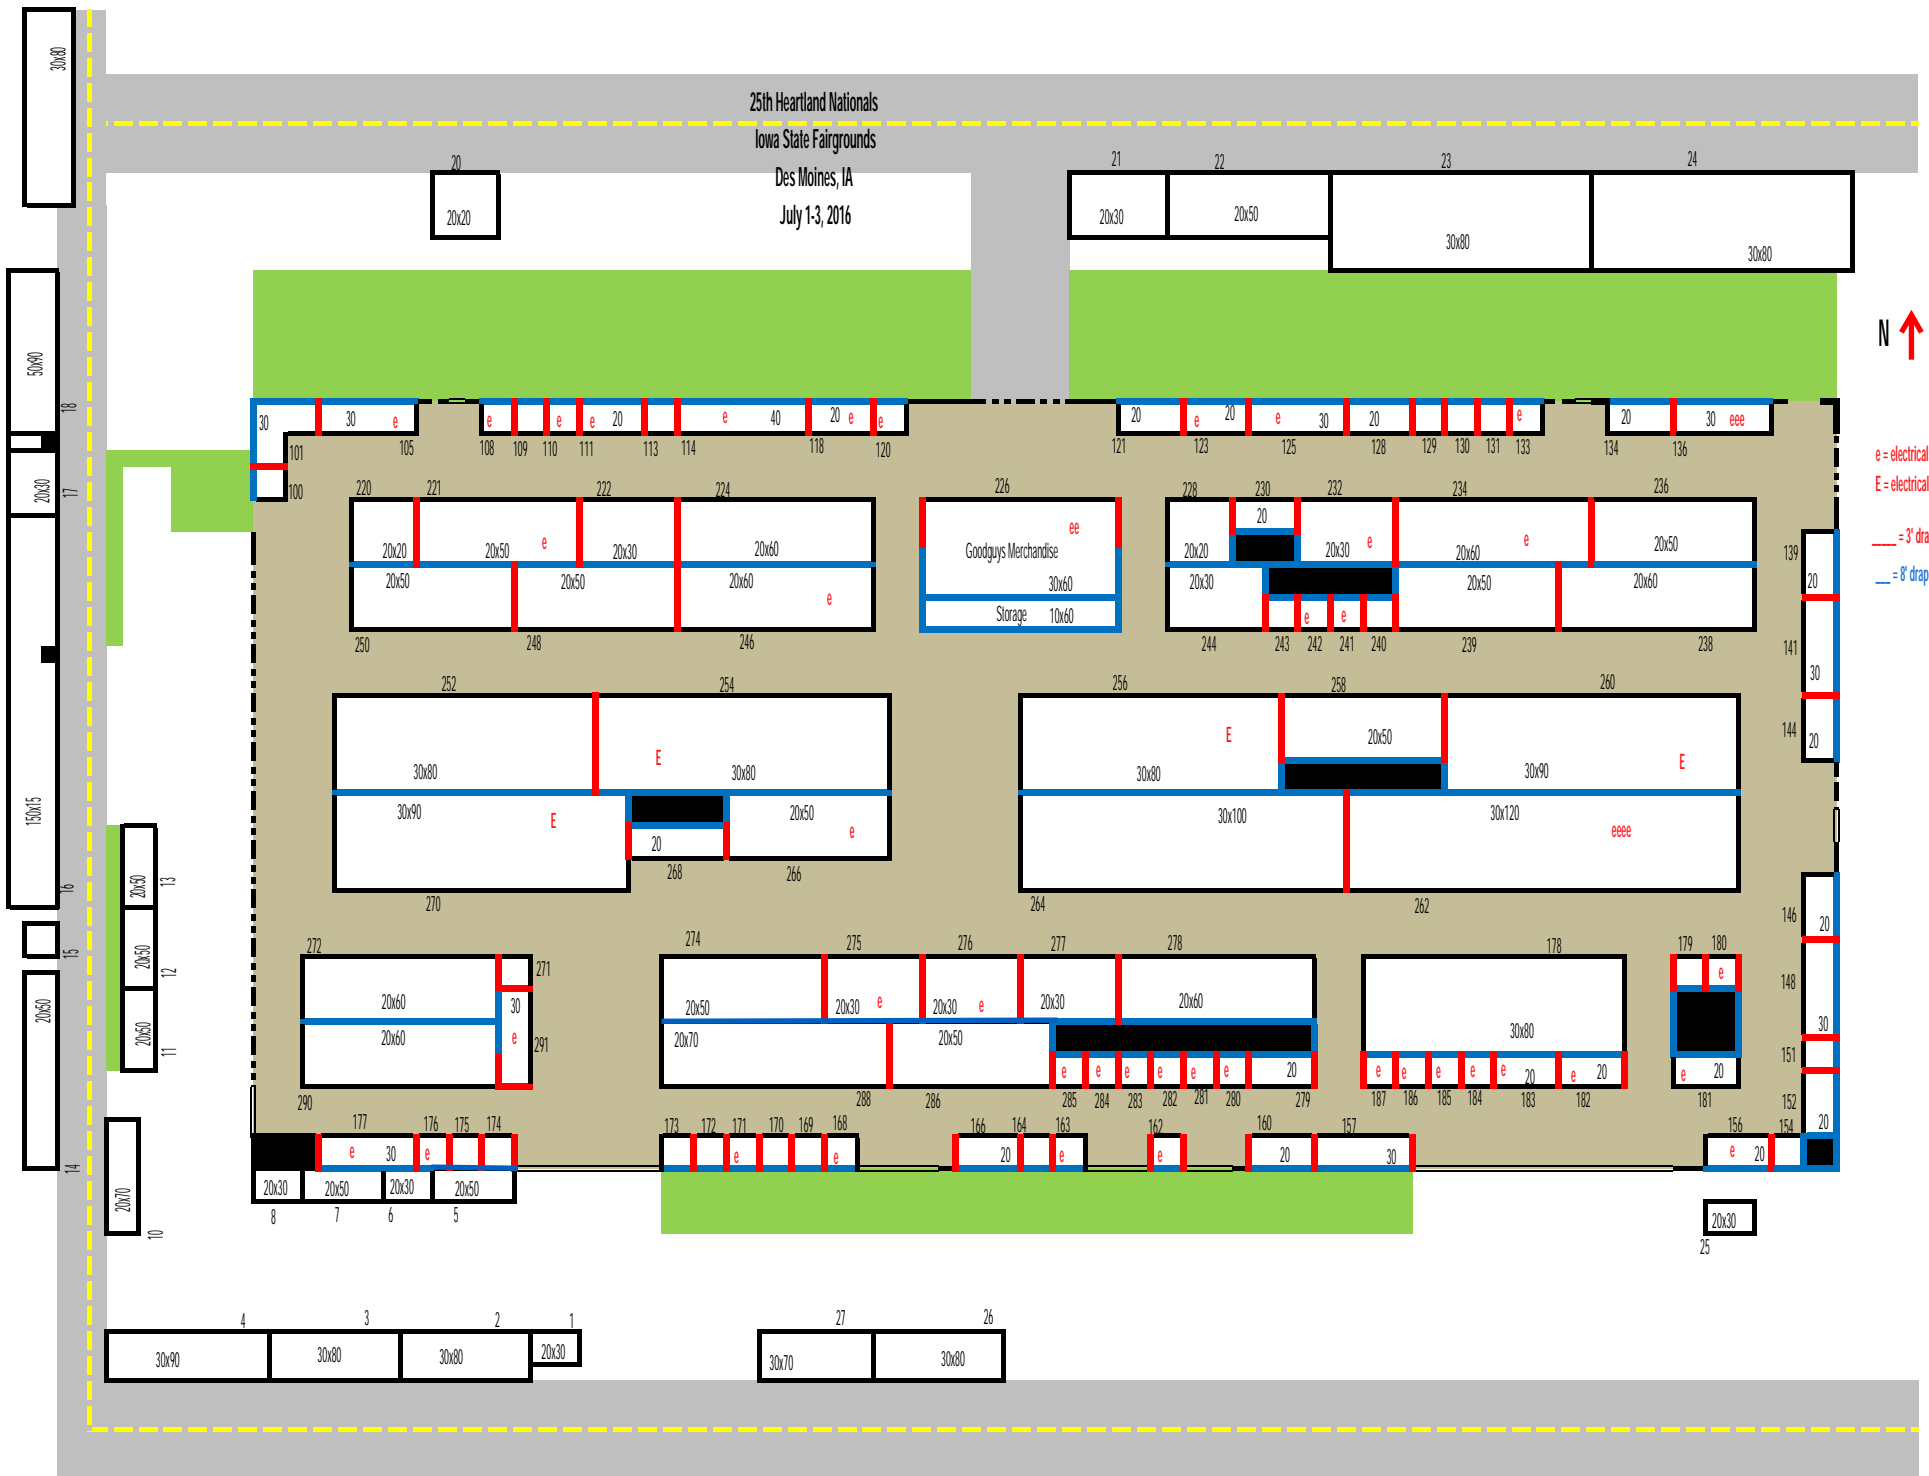

25th Heartland Nationals  
Iowa State Fairgrounds  
Des Moines, IA  
July 1-3, 2016

e = electrical 110v  
E = electrical 230v  
— = 3' drape  
— = 8' drape

<b>Company Name</b>	<b>Size</b>	<b>I/O</b>	<b>C</b>	<b>E</b>	<b>Booth #</b>
1 Source Publications	10x10	In			129
A&R Tire	20x50	In			258
AARP Programs/Livetech, LLC	10x10	In	1	1	187
Adio Chiropractic Clinic	10x10	In		1	184
Advantage Lifts	10x20	In	1		146
Affordable Street Rods	20x60	In		1	234
All Star Automotive	20x60	In	1		278
American Exteriors	10x10	In			170
Auto City Classic	20x60	In			290
Battery Saver/Granite Digital	10x20	In		1	111
Bed Wood and Parts	10x20	In			128
Big Bear Parts	20x50	In			239
Bows by Lisa Luann	10x10	In			164
Brittany's	10x10	In	1	1	162
Brubaker Motorsports/Custom Rides	20x50	In			221
Checkered Racing	20x50	In			248
Choice Product	10x20	In		1	177
Creative Werks, Inc.	10x10	In			242
CRT Shirts/Campus Ragz	10x30	In	1	1	105
Custom Autosound MFG	10x10	In		1	241
Dennis Carpenter Ford Restoration Parts	20x50	In			224
Dom's Sunglasses	10x20	In	1		101
Ed "Big Daddy" Roth, Inc.	20x50	In	1		236
Eddie Motorsports	20x20	In	1		220
EZ Hang Chairs	10x20	In	1		166
Finishing Touch, The	10x30	In	1	1	291
Flashpower Performance LLC	10x10	In	1		173
Flowmaster/Hurst	30x80	In			252
Fog Light City	20x60	In	1		238
Fujimi, Inc.	10x10	In	1	1	163
Gearhead Enterprises	20x70	In	1		288
Graphics Express	20x30	In		1	275
Grundy Insurance	10x20	In			121
Gulley Performance Center	20x50	In			272
H&H Classic Parts	30x80	In	1	1	256
Haneline Rod & Custom Products, LLC	10x10	In		1	171
Hawaiian Moon	10x10	In	1		271
Helios Wholesale LLC	10x20	In	1	1	156
Hi-Dow	10x10	In			240
Hot Rod Heritage	10x30	In			148
Hytech Marketing	10x10	In	1		174
International Trade Services Inc.	10x10	In	1	1	133
Intro Wheels	20x20	In	1		228
IQ Technologies	10x10	In			180
Iron Ace	10x20	In	1		230
Jeff the Sheet & Pillow Guy	10x10	In	1		179
K&N Engineering, Inc.	30x100	In	1	1	260
Karl Chevrolet	30x120	In	1	4	262