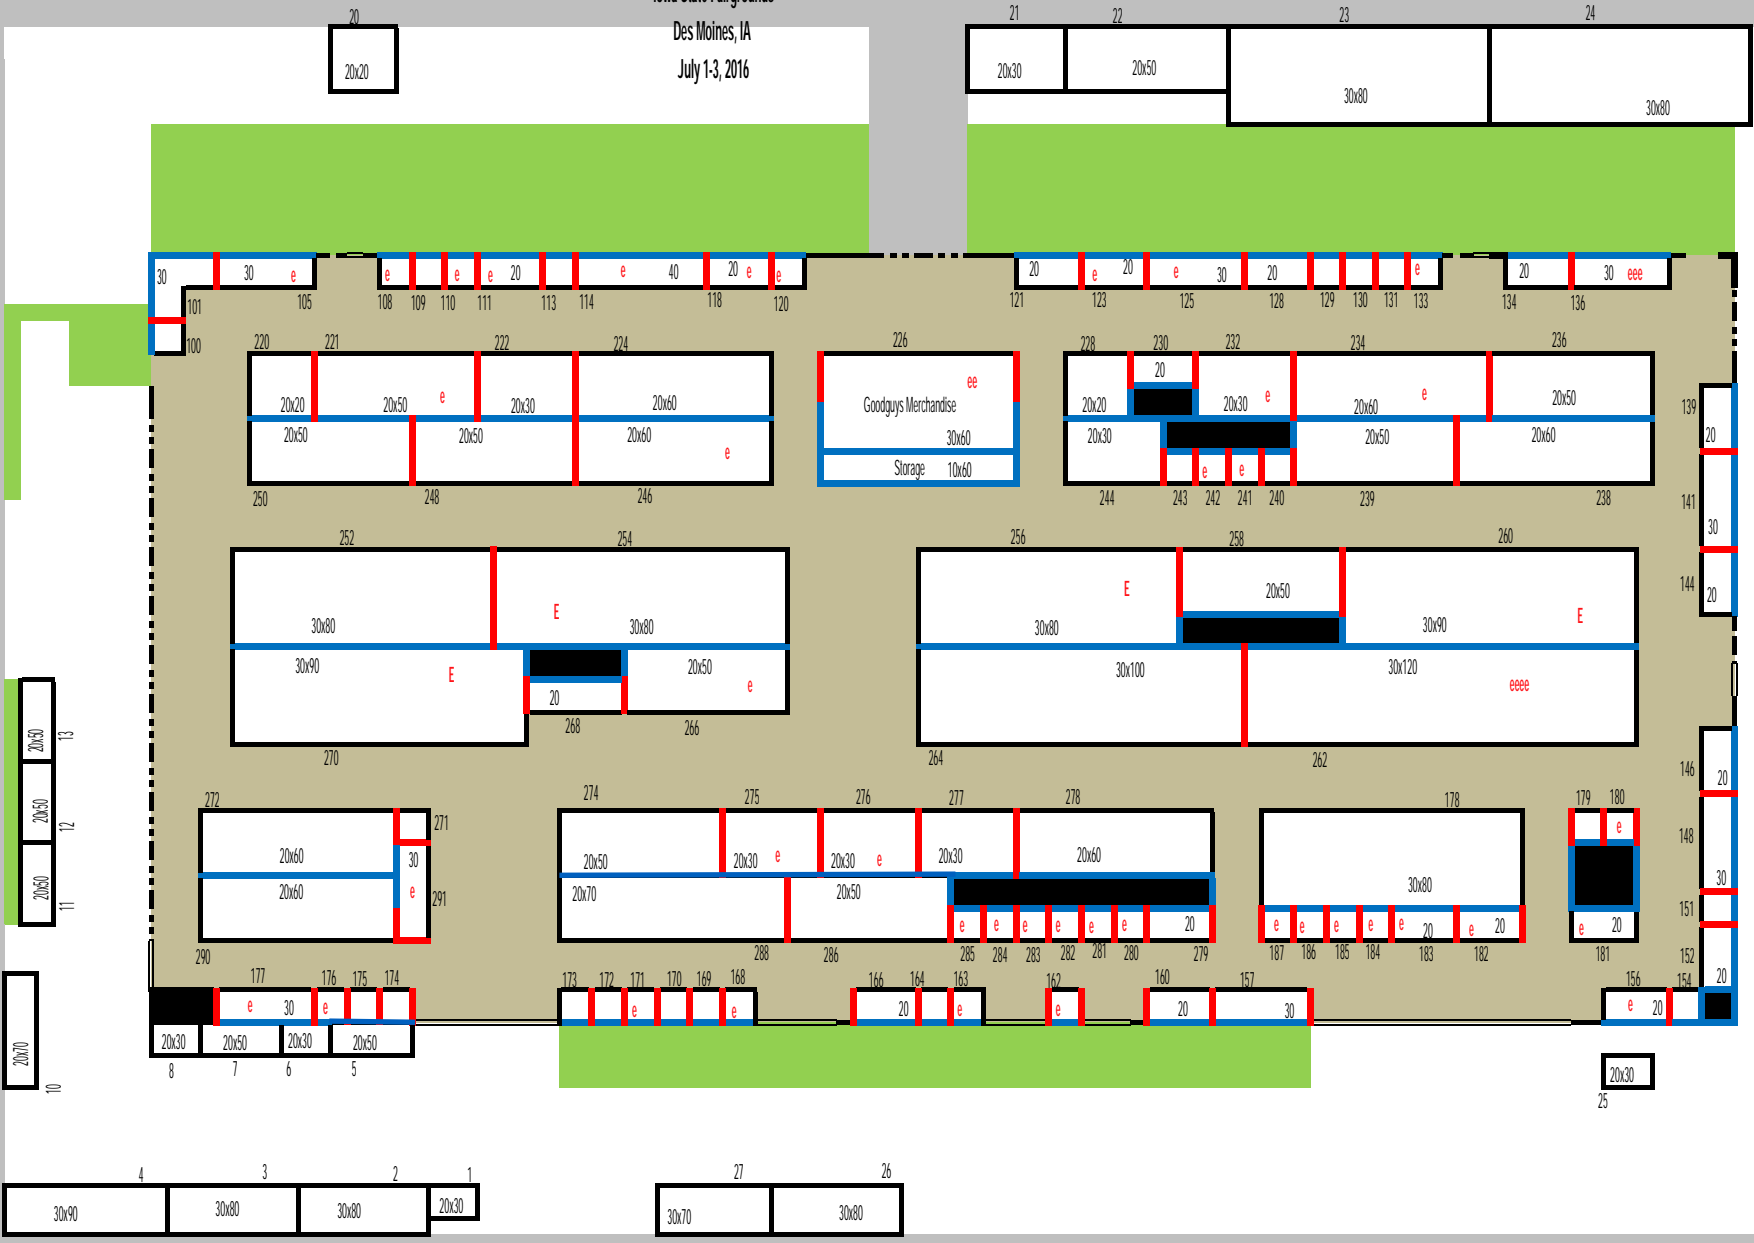

25th Heartland Nationals  
Iowa State Fairgrounds  
Des Moines, IA  
July 1-3, 2016

e = electrical 110v  
E = electrical 230v  
— = 3' drape  
— = 8' drape

<b>Company Name</b>	<b>Size</b>	<b>I/O</b>	<b>C</b>	<b>E</b>	<b>Booth #</b>
1 Source Publications	10x10	In			129
A&R Tire	20x50	In			258
AARP Programs/Livetech, LLC	10x10	In	1	1	187
Adio Chiropractic Clinic	10x10	In		1	184
Advantage Lifts	10x20	In	1		146
Affordable Street Rods	20x60	In		1	234
All Star Automotive	20x60	In	1		278
American Exteriors	10x10	In			170
Auto City Classic	20x60	In			290
Battery Saver/Granite Digital	10x20	In		1	111
Bed Wood and Parts	10x20	In			128
Big Bear Parts	20x50	In			239
Bows by Lisa Luann	10x10	In			164
Brittany's	10x10	In	1	1	162
Brubaker Motorsports/Custom Rides	20x50	In			221
Checkered Racing	20x50	In			248
Choice Product	10x20	In		1	177
Creative Werks, Inc.	10x10	In			242
CRT Shirts/Campus Ragz	10x30	In	1	1	105
Custom Autosound MFG	10x10	In		1	241
Dennis Carpenter Ford Restoration Parts	20x50	In			224
Dom's Sunglasses	10x20	In	1		101
Ed "Big Daddy" Roth, Inc.	20x50	In	1		236
Eddie Motorsports	20x20	In	1		220
EZ Hang Chairs	10x20	In	1		166
Finishing Touch, The	10x30	In	1	1	291
Flashpower Performance LLC	10x10	In	1		173
Flowmaster/Hurst	30x80	In			252
Fog Light City	20x60	In	1		238
Fujimi, Inc.	10x10	In	1	1	163
Gearhead Enterprises	20x70	In	1		288
Graphics Express	20x30	In		1	275
Grundy Insurance	10x20	In			121
Gulley Performance Center	20x50	In			272
H&H Classic Parts	30x80	In	1	1	256
Haneline Rod & Custom Products, LLC	10x10	In		1	171
Hawaiian Moon	10x10	In	1		271
Helios Wholesale LLC	10x20	In	1	1	156
Hi-Dow	10x10	In			240
Hot Rod Heritage	10x30	In			148
Hytech Marketing	10x10	In	1		174
International Trade Services Inc.	10x10	In	1	1	133
Intro Wheels	20x20	In	1		228
IQ Technologies	10x10	In			180
Iron Ace	10x20	In	1		230
Jeff the Sheet & Pillow Guy	10x10	In	1		179
K&N Engineering, Inc.	30x100	In	1	1	260
Karl Chevrolet	30x120	In	1	4	262