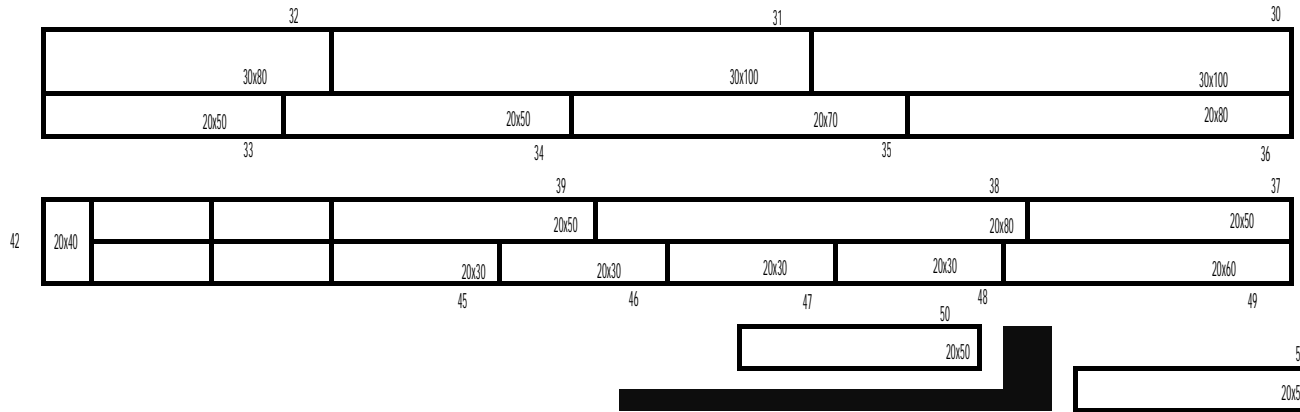

23rd Southeastern Nationals

Charlotte Motor Speedway

October 21-23, 2016

e = electric
— = 3' drape
— = 8' drape

*** vendor layout is subject to change

Company Name	In/Out	Electric	Booth Number
1 Source Publications	In		47
Advanced Plating, Inc.	In		26
Affordable Street Rods	In	1	65
Aloe Infusion	In		54
Borgeson Universal Co Inc.	In		11
Choice Product	In	1	49
Cometic Gasket Inc.	In		13
Cragar Wheel	In		24
Custom Autosound MFG	In	1	21
Diecast Model Cars	In		30
Eddie Motorsports	In		28
Innovator Brands Inc.	In	1	1
International Trade Services Inc.	In	1	40
Luxford Auto Parts	In		80
Make and Take	In		53
Master Power Brakes	In		7
Minnesota Pneumatic Products	In		88
Model Car	In		56
My Pillow Inc.	In	1	55
Nadav Elkalay Inc.	In	1	51
Nationwide	In		96
One Source Vintage Chevrolet	In		14
Passanante Home Food Services	In	1	48
Performance Automatic	In		5
PPG Industries	In	1	58
Rodworx	In	1	16
Rust911 Inc.	In		22
Sprayway, Inc.	In	1	99
Staffin Associates	In		41
Stewart Warner	In		9
Streak Free	In		37
Superior Radiator	In		20
UNB Customs	In	1	78
US Mag Wheels/Foose Wheels	In		3
Vision Group Holdings	In		23
A&R Tire	Out		34
Auto City Classic	Out		12
Automotive Specialists, Inc.	Out		47
BFGoodrich Tires	Out		31
Busch Enterprises	Out		11
Business Art Designs/Car Art Signs	Out		19
City Chevrolet	Out		39
Dennis Carpenter Ford Restoration Parts	Out		25
Detroit Speed	Out		30
Early Ford	Out		36
Edelbrock	Out		23
Event Scooters	Out		Out
Fatman Fabrications Inc.	Out		27
Ford Motor	Out		4
Gary's Used Race Car Parts	Out		33
Golden Gait Trailers LLC	Out		32
Grundy Insurance	Out		51
Gulley Performance Center	Out		50
Jegs Performance	Out		18
JME Ventures LLC	Out		45
K&N Engineering, Inc.	Out		20
Killer Designs by Darin Allen	Out		Out
Legens Hot Rod	Out		37
Little Joe's Street Rod Shop	Out		10
March Performance	Out		26
Meguiar's	Out		24
Pennzoil	Out		17
Pennzoil/Tommy Pike Customs	Out		16
Petty's Garage	Out		21
Photo Sports	Out		Out
Snap-On	Out		5
Southern Rods & Parts, Inc.	Out		3
Steele Rubber Products	Out		1
Synister Products, LLC	Out		46
Tommy's Pickup Parts	Out		36
Trailers of the East Coast	Out		13
TREMEC	Out		35
UMI Performance	Out		38
Van Steel Inc.	Out		48