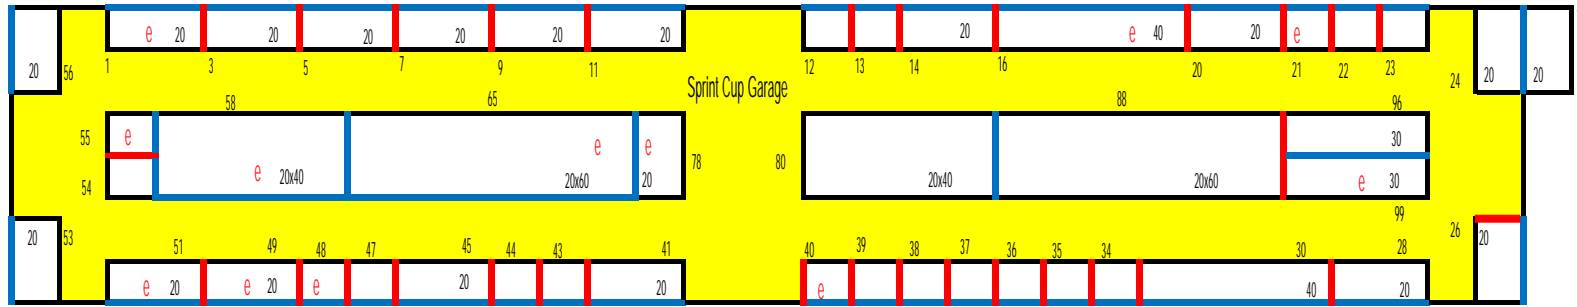

23rd Southeastern Nationals

Charlotte Motor Speedway

October 21-23, 2016

e = electric
— = 3' drape
— = 8' drape

*** vendor layout is subject to change

Company Name	In/Out	Electric	Booth Number
1 Source Publications	In		47
Advanced Plating, Inc.	In		26
Affordable Street Rods	In	1	65
Aloe Infusion	In		54
Borgeson Universal Co Inc.	In		11
Choice Product	In	1	49
Cometic Gasket Inc.	In		13
Cragar Wheel	In		24
Custom Autosound MFG	In	1	21
Diecast Model Cars	In		30
Eddie Motorsports	In		28
Innovator Brands Inc.	In	1	1
International Trade Services Inc.	In	1	40
Luxford Auto Parts	In		80
Make and Take	In		53
Master Power Brakes	In		7
Minnesota Pneumatic Products	In		88
Model Car	In		56
My Pillow Inc.	In	1	55
Nadav Elkalay Inc.	In	1	51
Nationwide	In		96
One Source Vintage Chevrolet	In		14
Passanante Home Food Services	In	1	48
Performance Automatic	In		5
PPG Industries	In	1	58
Rodworx	In	1	16
Rust911 Inc.	In		22
Sprayway, Inc.	In	1	99
Staffin Associates	In		41
Stewart Warner	In		9
Streak Free	In		37
Superior Radiator	In		20
UNB Customs	In	1	78
US Mag Wheels/Foose Wheels	In		3
Vision Group Holdings	In		23
A&R Tire	Out		34
Auto City Classic	Out		12
Automotive Specialists, Inc.	Out		47
BFGoodrich Tires	Out		31
Busch Enterprises	Out		11
Business Art Designs/Car Art Signs	Out		19
City Chevrolet	Out		39
Dennis Carpenter Ford Restoration Parts	Out		25
Detroit Speed	Out		30
Early Ford	Out		36
Edelbrock	Out		23
Event Scooters	Out		Out
Fatman Fabrications Inc.	Out		27
Ford Motor	Out		4
Gary's Used Race Car Parts	Out		33
Golden Gait Trailers LLC	Out		32
Grundy Insurance	Out		51
Gulley Performance Center	Out		50
Jegs Performance	Out		18
JME Ventures LLC	Out		45
K&N Engineering, Inc.	Out		20
Killer Designs by Darin Allen	Out		Out
Legens Hot Rod	Out		37
Little Joe's Street Rod Shop	Out		10
March Performance	Out		26
Meguiar's	Out		24
Pennzoil	Out		17
Pennzoil/Tommy Pike Customs	Out		16
Petty's Garage	Out		21
Photo Sports	Out		Out
Snap-On	Out		5
Southern Rods & Parts, Inc.	Out		3
Steele Rubber Products	Out		1
Synister Products, LLC	Out		46
Tommy's Pickup Parts	Out		36
Trailers of the East Coast	Out		13
TREMEC	Out		35
UMI Performance	Out		38
Van Steel Inc.	Out		48