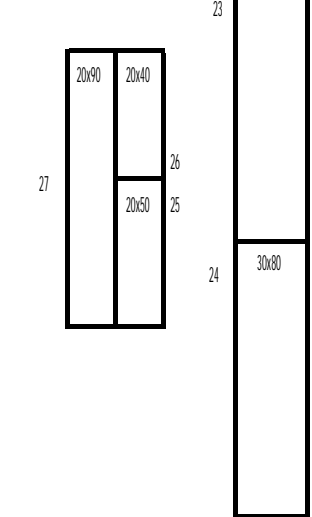

23rd Southeastern Nationals

Charlotte Motor Speedway

October 21-23, 2016

e = electric
— = 3' drape
— = 8' drape

*** vendor layout is subject to change

Company Name	In/Out	Electric	Booth Number
1 Source Publications	In		47
Advanced Plating, Inc.	In		26
Affordable Street Rods	In	1	65
Aloe Infusion	In		54
Borgeson Universal Co Inc.	In		11
Choice Product	In	1	49
Cometic Gasket Inc.	In		13
Cragar Wheel	In		24
Custom Autosound MFG	In	1	21
Diecast Model Cars	In		30
Eddie Motorsports	In		28
Innovator Brands Inc.	In	1	1
International Trade Services Inc.	In	1	40
Luxford Auto Parts	In		80
Make and Take	In		53
Master Power Brakes	In		7
Minnesota Pneumatic Products	In		88
Model Car	In		56
My Pillow Inc.	In	1	55
Nadav Elkalay Inc.	In	1	51
Nationwide	In		96
One Source Vintage Chevrolet	In		14
Passanante Home Food Services	In	1	48
Performance Automatic	In		5
PPG Industries	In	1	58
Rodworx	In	1	16
Rust911 Inc.	In		22
Sprayway, Inc.	In	1	99
Staffin Associates	In		41
Stewart Warner	In		9
Streak Free	In		37
Superior Radiator	In		20
UNB Customs	In	1	78
US Mag Wheels/Foose Wheels	In		3
Vision Group Holdings	In		23
A&R Tire	Out		34
Auto City Classic	Out		12
Automotive Specialists, Inc.	Out		47
BFGoodrich Tires	Out		31
Busch Enterprises	Out		11
Business Art Designs/Car Art Signs	Out		19
City Chevrolet	Out		39
Dennis Carpenter Ford Restoration Parts	Out		25
Detroit Speed	Out		30
Early Ford	Out		36
Edelbrock	Out		23
Event Scooters	Out		Out
Fatman Fabrications Inc.	Out		27
Ford Motor	Out		4
Gary's Used Race Car Parts	Out		33
Golden Gait Trailers LLC	Out		32
Grundy Insurance	Out		51
Gulley Performance Center	Out		50
Jegs Performance	Out		18
JME Ventures LLC	Out		45
K&N Engineering, Inc.	Out		20
Killer Designs by Darin Allen	Out		Out
Legens Hot Rod	Out		37
Little Joe's Street Rod Shop	Out		10
March Performance	Out		26
Meguiar's	Out		24
Pennzoil	Out		17
Pennzoil/Tommy Pike Customs	Out		16
Petty's Garage	Out		21
Photo Sports	Out		Out
Snap-On	Out		5
Southern Rods & Parts, Inc.	Out		3
Steele Rubber Products	Out		1
Synister Products, LLC	Out		46
Tommy's Pickup Parts	Out		36
Trailers of the East Coast	Out		13
TREMEC	Out		35
UMI Performance	Out		38
Van Steel Inc.	Out		48