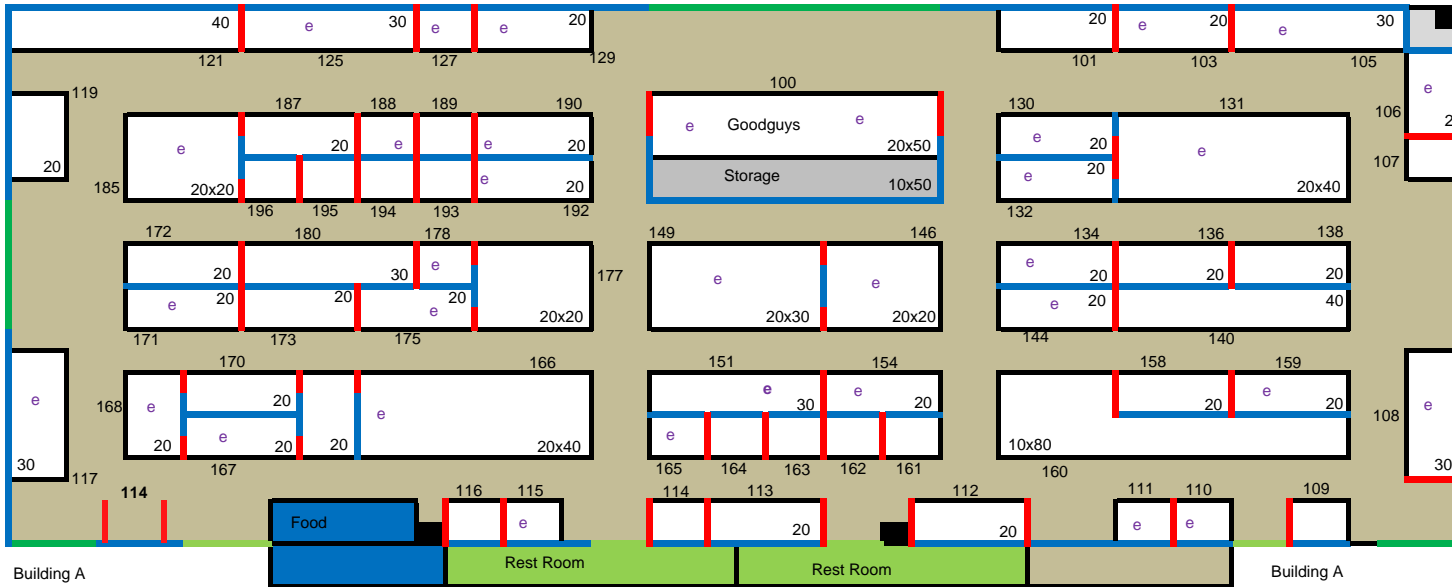

Goodguys 30th West Coast Nationals August 26-28, 2016

Building C

e For Electrical

Red is 3' Drape

Blue is 8' Drape

Company Name	Size	In/Out	Booth #
3P Connect/Davis Craig	10x20	In	175
911Tracker	10x10	In	188
Advanced Clutch Technology	10x10	In	196
Affordable Street Rods	20x60	In	219
Alarm Guys/East Bay Marketing	10x10	In	204
Aloe Infusion	10x10	In	362
Alumicraft Street Rod Grilles	10x10	In	194
American Autowire	10x10	In	193
Aria Tools Inc.	10x10	In	195
Art Morrison Enterprises	20x20	In	185
Auto Meter	10x20	In	192
Battery Saver/Granite Digital	10x20	In	134
Big Al's Carponents	10x20	In	170
Billet Specialties	10x20	In	158
Blackhawk Museum	10x20	In	350
Borgeson Universal Co Inc.	10x20	In	136
Brooks Novelty	10x30	In	203
Brookville Roadster, Inc.	10x80	In	160
Brush Bash	10x50	In	320
Budnik Wheels	10x20	In	168
Caliber Home Loans/Sierra Western Home Loans	10x10	In	207
California Pre-Cut Homes	10x10	In	278
Carshirts.com	10x30	In	275
Choice Product	10x20	In	305
Classic Instruments	10x20	In	130
Clayton Machine Works	10x20	In	132
Click Heat	10x10	In	283
Covell Creative Metalworking	10x10	In	114
Custom Autosound MFG	10x10	In	178
Cutco Cutlery	10x10	In	303
Dakota Digital	10x20	In	129
Dominator Street Rods	10x30	In	125
Double D Enterprises	10x20	In	280
E-Stopp	10x10	In	163
Eddie Motorsports	20x20	In	177
Edward Jones	10x10	In	205
Eibach	10x40	In	140
Elite Life California	10x20	In	261
Finish Line Interiors	10x10	In	116
FireTeam One, Inc.	10x10	In	271
FRI Exhibits, Inc./Flaming River	10x20	In	187
Fujimi, Inc.	10x20	In	357
Full Circle Restorations	10x20	In	106
Furniture Firm	20x30	In	250
Garage Doors Unlimited	10x20	In	264
Gotta Show Products LLC	10x20	In	138
Health & Beauty Connection	10x10	In	277
Hot Rod Insurance Services Inc.	10x10	In	127