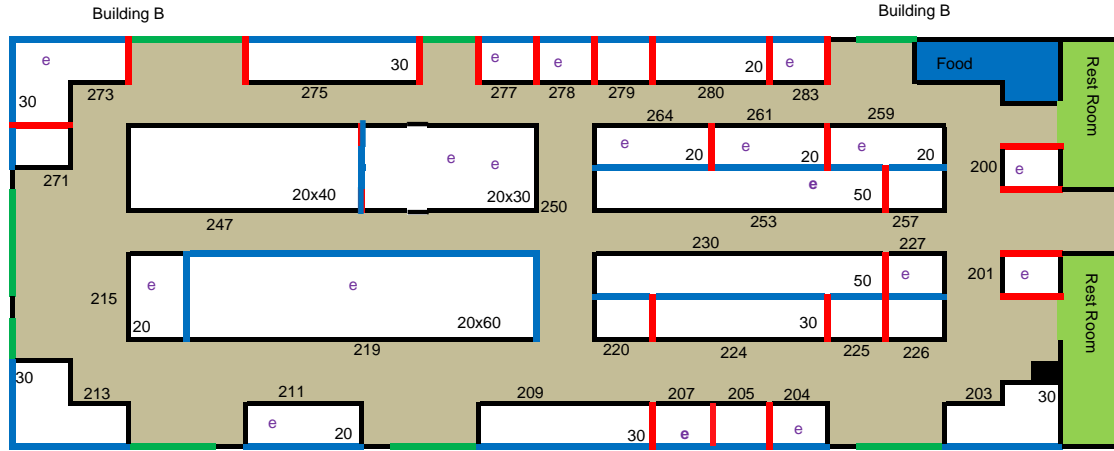

Goodguys 30th West Coast Nationals August 26-28, 2016

Building C

e For Electrical

Red is 3' Drape

Blue is 8' Drape

Company Name	Size	In/Out	Booth #
3P Connect/Davis Craig	10x20	In	175
911Tracker	10x10	In	188
Advanced Clutch Technology	10x10	In	196
Affordable Street Rods	20x60	In	219
Alarm Guys/East Bay Marketing	10x10	In	204
Aloe Infusion	10x10	In	362
Alumicraft Street Rod Grilles	10x10	In	194
American Autowire	10x10	In	193
Aria Tools Inc.	10x10	In	195
Art Morrison Enterprises	20x20	In	185
Auto Meter	10x20	In	192
Battery Saver/Granite Digital	10x20	In	134
Big Al's Carponents	10x20	In	170
Billet Specialties	10x20	In	158
Blackhawk Museum	10x20	In	350
Borgeson Universal Co Inc.	10x20	In	136
Brooks Novelty	10x30	In	203
Brookville Roadster, Inc.	10x80	In	160
Brush Bash	10x50	In	320
Budnik Wheels	10x20	In	168
Caliber Home Loans/Sierra Western Home Loans	10x10	In	207
California Pre-Cut Homes	10x10	In	278
Carshirts.com	10x30	In	275
Choice Product	10x20	In	305
Classic Instruments	10x20	In	130
Clayton Machine Works	10x20	In	132
Click Heat	10x10	In	283
Covell Creative Metalworking	10x10	In	114
Custom Autosound MFG	10x10	In	178
Cutco Cutlery	10x10	In	303
Dakota Digital	10x20	In	129
Dominator Street Rods	10x30	In	125
Double D Enterprises	10x20	In	280
E-Stopp	10x10	In	163
Eddie Motorsports	20x20	In	177
Edward Jones	10x10	In	205
Eibach	10x40	In	140
Elite Life California	10x20	In	261
Finish Line Interiors	10x10	In	116
FireTeam One, Inc.	10x10	In	271
FRI Exhibits, Inc./Flaming River	10x20	In	187
Fujimi, Inc.	10x20	In	357
Full Circle Restorations	10x20	In	106
Furniture Firm	20x30	In	250
Garage Doors Unlimited	10x20	In	264
Gotta Show Products LLC	10x20	In	138
Health & Beauty Connection	10x10	In	277
Hot Rod Insurance Services Inc.	10x10	In	127