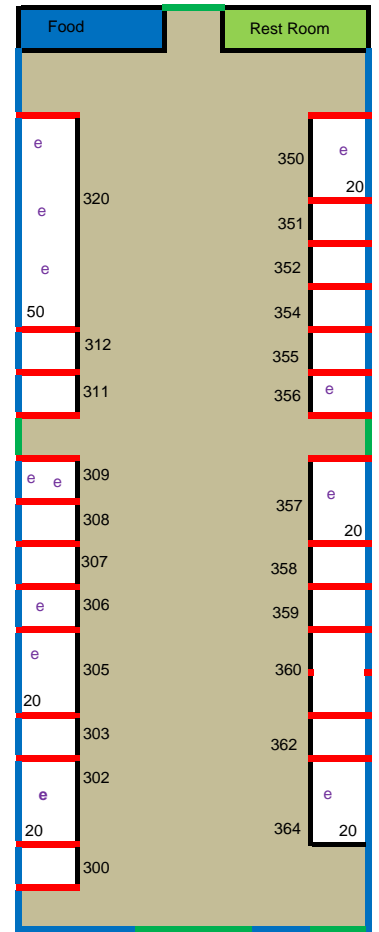

Goodguys 30th West Coast Nationals August 26-28, 2016

Building C

e For Electrical

Red is 3' Drape

Blue is 8' Drape

Company Name	Size	In/Out	Booth #
3P Connect/Davis Craig	10x20	In	175
911Tracker	10x10	In	188
Advanced Clutch Technology	10x10	In	196
Affordable Street Rods	20x60	In	219
Alarm Guys/East Bay Marketing	10x10	In	204
Aloe Infusion	10x10	In	362
Alumicraft Street Rod Grilles	10x10	In	194
American Autowire	10x10	In	193
Aria Tools Inc.	10x10	In	195
Art Morrison Enterprises	20x20	In	185
Auto Meter	10x20	In	192
Battery Saver/Granite Digital	10x20	In	134
Big Al's Carponents	10x20	In	170
Billet Specialties	10x20	In	158
Blackhawk Museum	10x20	In	350
Borgeson Universal Co Inc.	10x20	In	136
Brooks Novelty	10x30	In	203
Brookville Roadster, Inc.	10x80	In	160
Brush Bash	10x50	In	320
Budnik Wheels	10x20	In	168
Caliber Home Loans/Sierra Western Home Loans	10x10	In	207
California Pre-Cut Homes	10x10	In	278
Carshirts.com	10x30	In	275
Choice Product	10x20	In	305
Classic Instruments	10x20	In	130
Clayton Machine Works	10x20	In	132
Click Heat	10x10	In	283
Covell Creative Metalworking	10x10	In	114
Custom Autosound MFG	10x10	In	178
Cutco Cutlery	10x10	In	303
Dakota Digital	10x20	In	129
Dominator Street Rods	10x30	In	125
Double D Enterprises	10x20	In	280
E-Stopp	10x10	In	163
Eddie Motorsports	20x20	In	177
Edward Jones	10x10	In	205
Eibach	10x40	In	140
Elite Life California	10x20	In	261
Finish Line Interiors	10x10	In	116
FireTeam One, Inc.	10x10	In	271
FRI Exhibits, Inc./Flaming River	10x20	In	187
Fujimi, Inc.	10x20	In	357
Full Circle Restorations	10x20	In	106
Furniture Firm	20x30	In	250
Garage Doors Unlimited	10x20	In	264
Gotta Show Products LLC	10x20	In	138
Health & Beauty Connection	10x10	In	277
Hot Rod Insurance Services Inc.	10x10	In	127