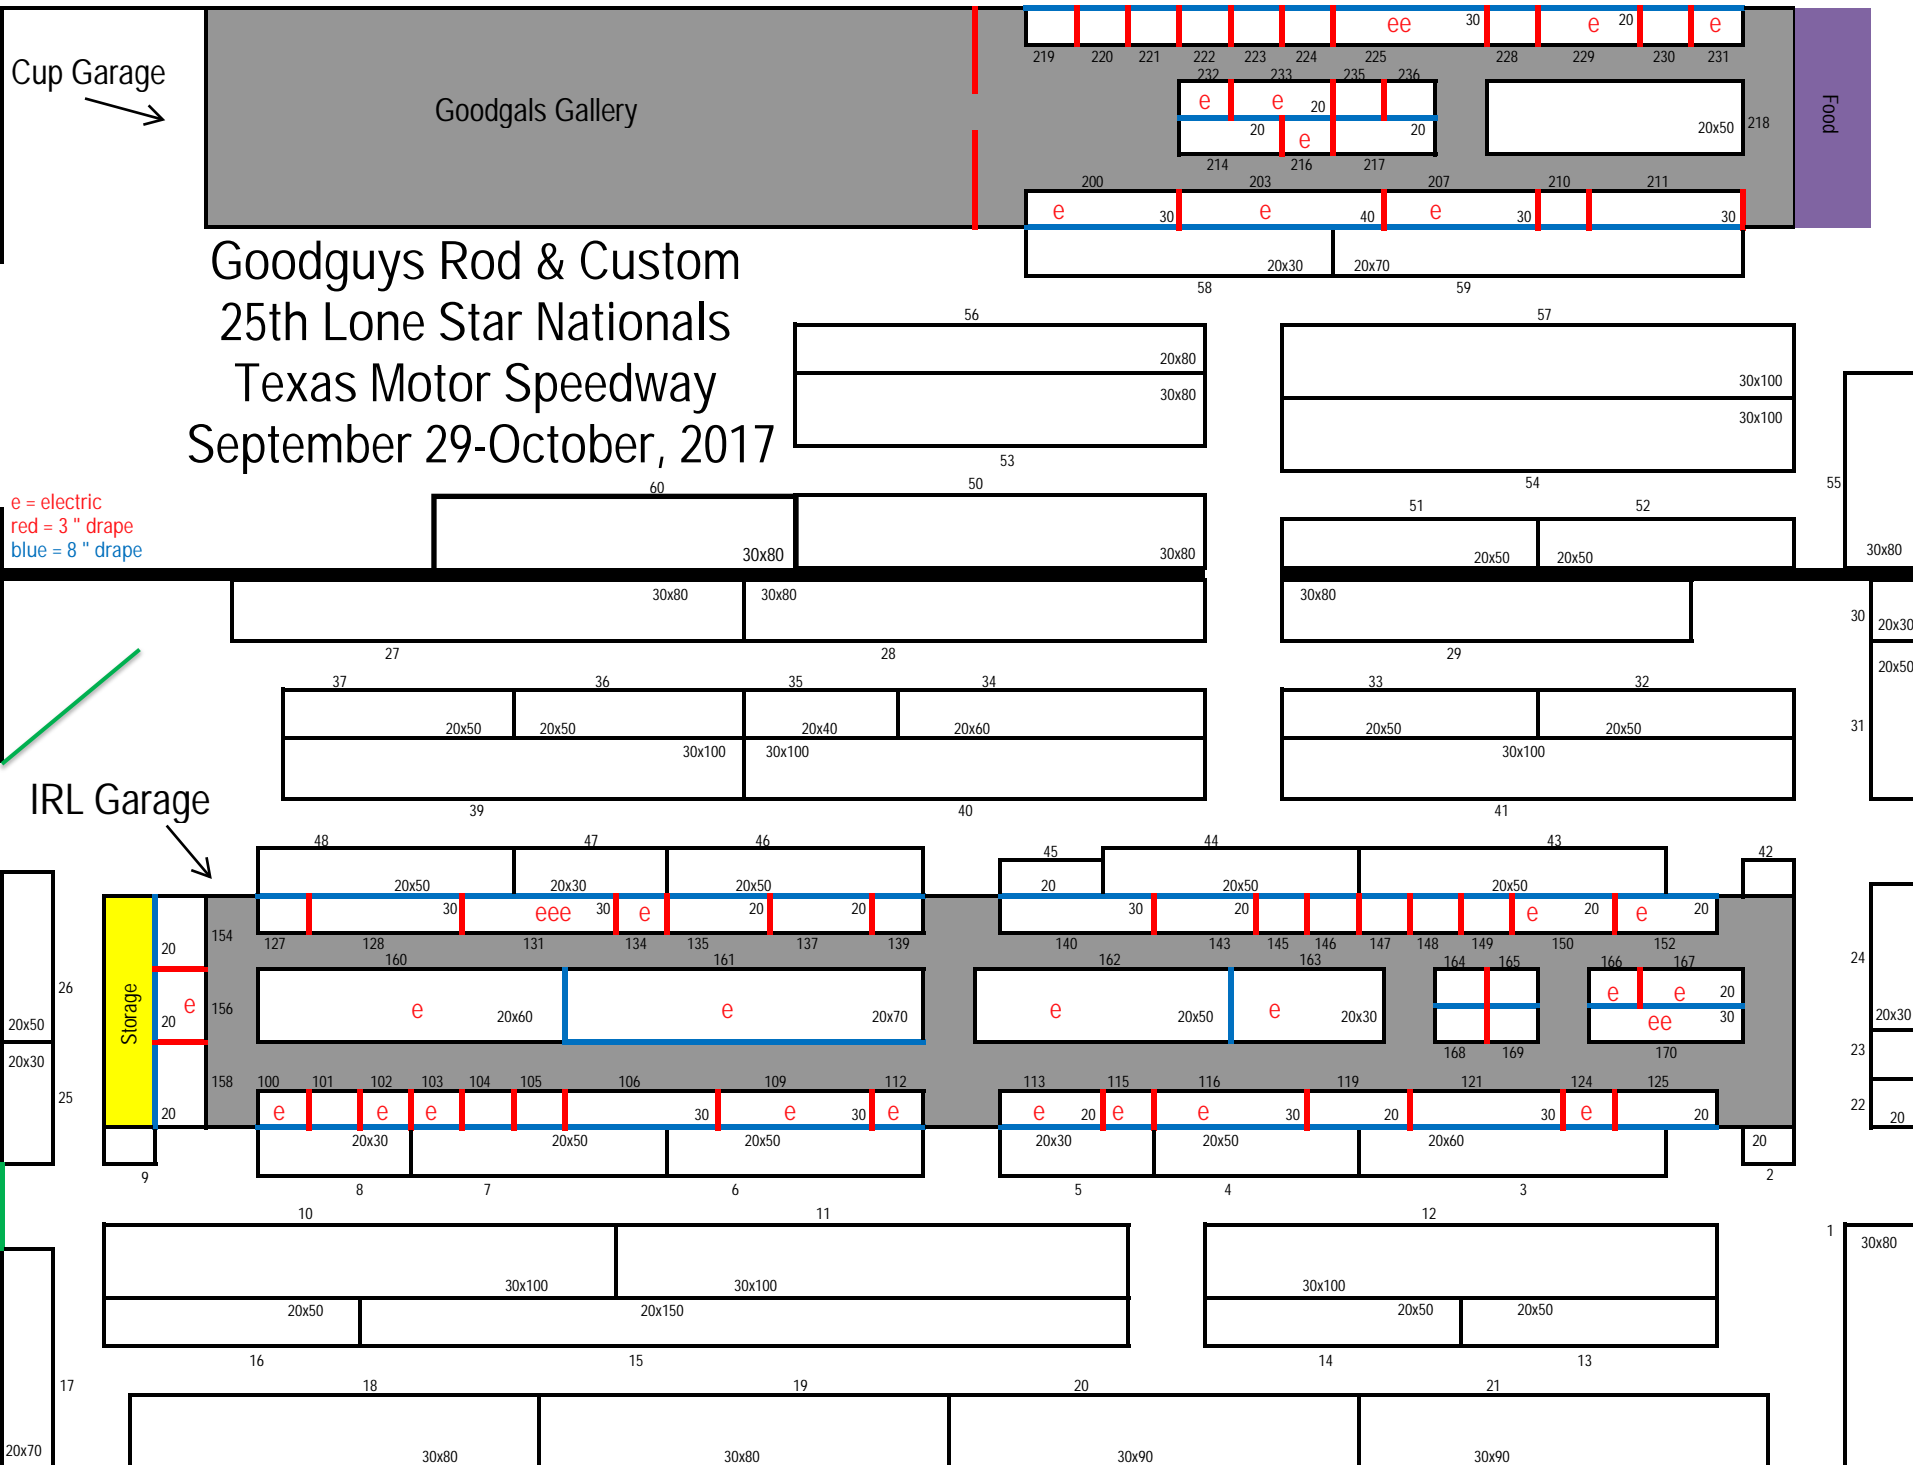

# Goodguys Rod & Custom 25th Lone Star Nationals Texas Motor Speedway September 29-October, 2017

e = electric  
red = 3" drape  
blue = 8" drape

IRL Garage

\*\*\* vendor layout is subject to change

| <b><u>Company Name</u></b>      | <b><u>Location</u></b> | <b><u>Booth</u></b> |
|---------------------------------|------------------------|---------------------|
| Affordable Street Rods          | IRL                    | 161                 |
| B Rowdy Ranch                   | IRL                    | 106                 |
| Bath Expo and Window Expo       | Cup                    | 229                 |
| Borgeson Universal Company      | IRL                    | 137                 |
| Center Point Renovations        | IRL                    | 233                 |
| Chiromax Inc                    | Cup                    | 236                 |
| Choice Product                  | IRL                    | 225                 |
| Classic Instruments             | IRL                    | 150                 |
| Custom Autosound MFG            | IRL                    | 124                 |
| Dapper Lighting                 | IRL                    | 101                 |
| Easy Run Engine Test Stands     | IRL                    | 147                 |
| Evolution Power Tools           | IRL                    | 112                 |
| Flashpower Performance          | IRL                    | 121                 |
| Foot Pharmancy                  | Cup                    | 235                 |
| For Amusement Only              | IRL                    | 113                 |
| Garagerwx                       | IRL                    | 167                 |
| Gateway Classic Cars            | IRL                    | 135                 |
| Glide Engineering               | IRL                    | 163                 |
| Gotta Show Products             | IRL                    | 140                 |
| Hatfield Restorations           | IRL                    | 125                 |
| Hot Wire Auto                   | IRL                    | 168                 |
| Justice Brothers                | IRL                    | 115                 |
| Kid's Area                      | Cup                    | 200                 |
| KT's Kids                       | Cup                    | 230                 |
| Larry Dennis Company            | IRL                    | 158                 |
| LeafFilter North of Texas       | Cup                    | 216                 |
| Lone Star Promotions            | Cup                    | 221                 |
| Make and Take                   | Cup                    | 203                 |
| Millner-Haufen Tool             | IRL                    | 100                 |
| Minnesota Pneumatic Products    | IRL                    | 218                 |
| Model Car                       | Cup                    | 207                 |
| Motorsports Accessories & Gifts | IRL                    | 154                 |
| My Pillow Inc.                  | Cup                    | 231                 |
| Nectar of the Vine              | IRL                    | 103                 |
| Neon Warehouse                  | IRL                    | 131                 |
| Northwest Classic Insurance     | IRL                    | 127                 |
| Old Air Products                | IRL                    | 170                 |
| Old School Alex                 | IRL                    | 165                 |
| Painless Performance            | IRL                    | 149                 |
| Patriot Paws                    | Cup                    | 228                 |
| R&S Synthetics                  | IRL                    | 169                 |
| R2 Battery Saver                | IRL                    | 164                 |
| Race Ready Performance          | IRL                    | 146                 |
| Ray's Car Culture               | IRL                    | 128                 |