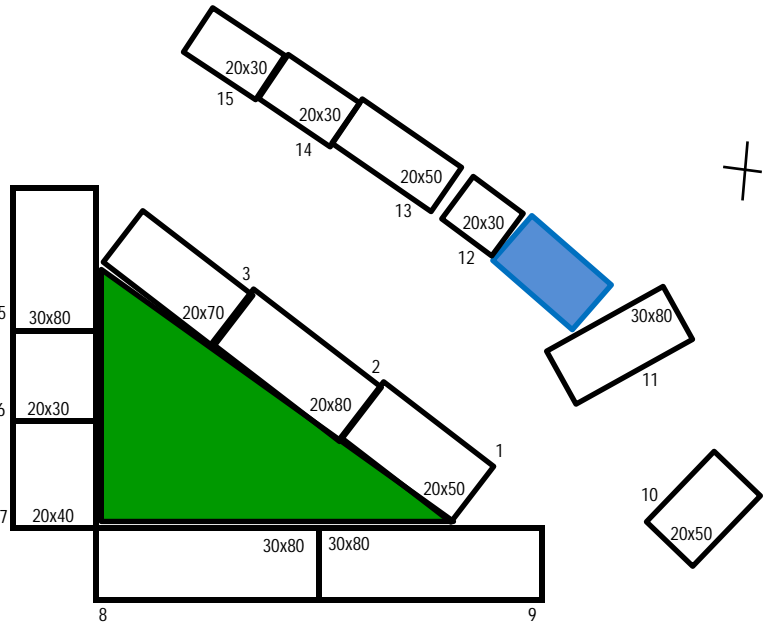

3rd North Carolina Nationals  
 North Carolina State Fairgrounds  
 Raleigh, NC  
 April 28-30, 2017

e = electrical  
 red = 3 ft drape  
 blue = 8 ft drape

\*\*\* vendor layout is subject to change

3rd North Carolina Nationals  
North Carolina State Fairgrounds  
Raleigh, NC  
April 28-30, 2017