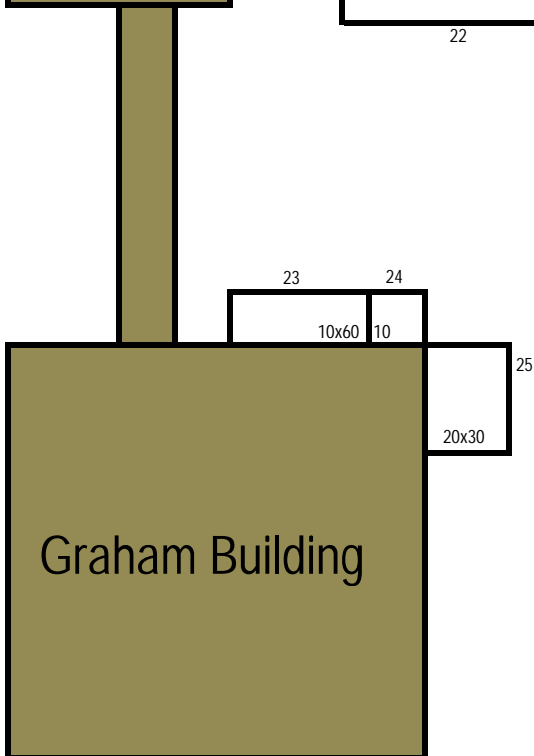

3rd North Carolina Nationals  
 North Carolina State Fairgrounds  
 Raleigh, NC  
 April 28-30, 2017

e = electrical  
 red = 3 ft drape  
 blue = 8 ft drape

\*\*\* vendor layout is subject to change

3rd North Carolina Nationals  
North Carolina State Fairgrounds  
Raleigh, NC  
April 28-30, 2017