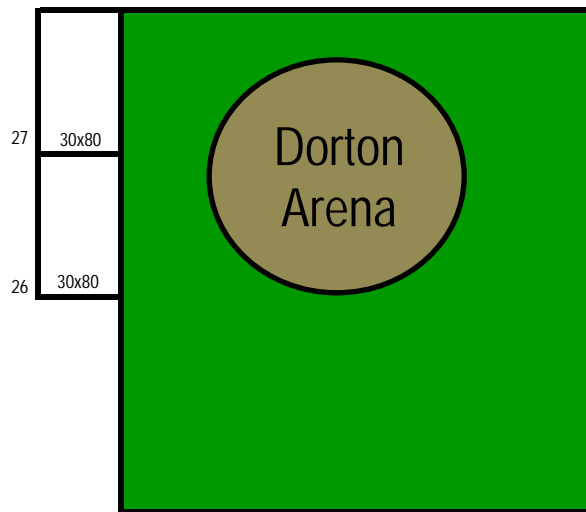

3rd North Carolina Nationals  
 North Carolina State Fairgrounds  
 Raleigh, NC  
 April 28-30, 2017

e = electrical  
 red = 3 ft drape  
 blue = 8 ft drape

\*\*\* vendor layout is subject to change

3rd North Carolina Nationals  
North Carolina State Fairgrounds  
Raleigh, NC  
April 28-30, 2017