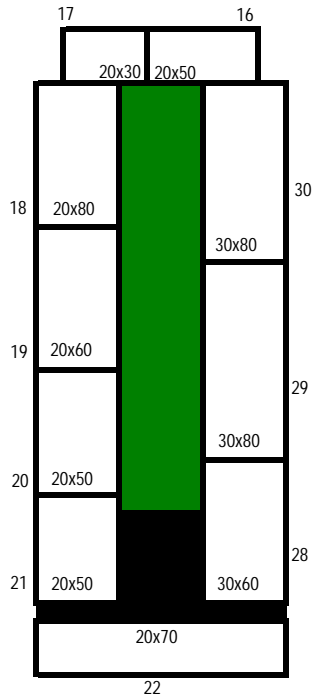

3rd North Carolina Nationals  
 North Carolina State Fairgrounds  
 Raleigh, NC  
 April 28-30, 2017

e = electrical  
 red = 3 ft drape  
 blue = 8 ft drape

\*\*\* vendor layout is subject to change

3rd North Carolina Nationals  
North Carolina State Fairgrounds  
Raleigh, NC  
April 28-30, 2017