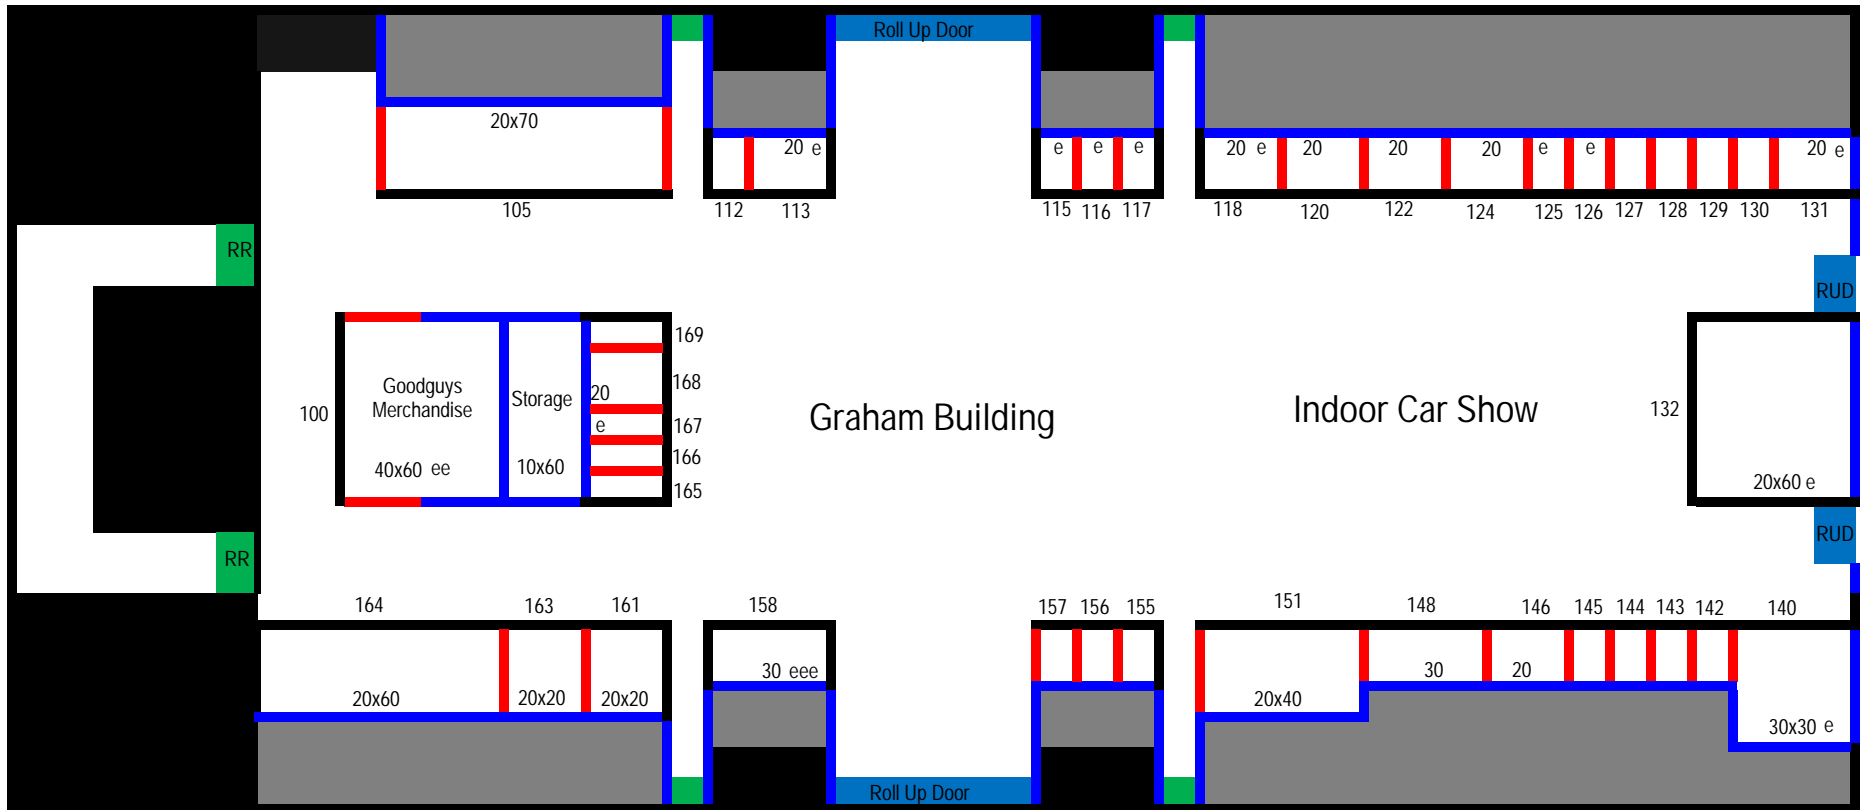

3rd North Carolina Nationals  
 North Carolina State Fairgrounds  
 Raleigh, NC  
 April 28-30, 2017

e = electrical  
 red = 3 ft drape  
 blue = 8 ft drape

\*\*\* vendor layout is subject to change

3rd North Carolina Nationals  
North Carolina State Fairgrounds  
Raleigh, NC  
April 28-30, 2017