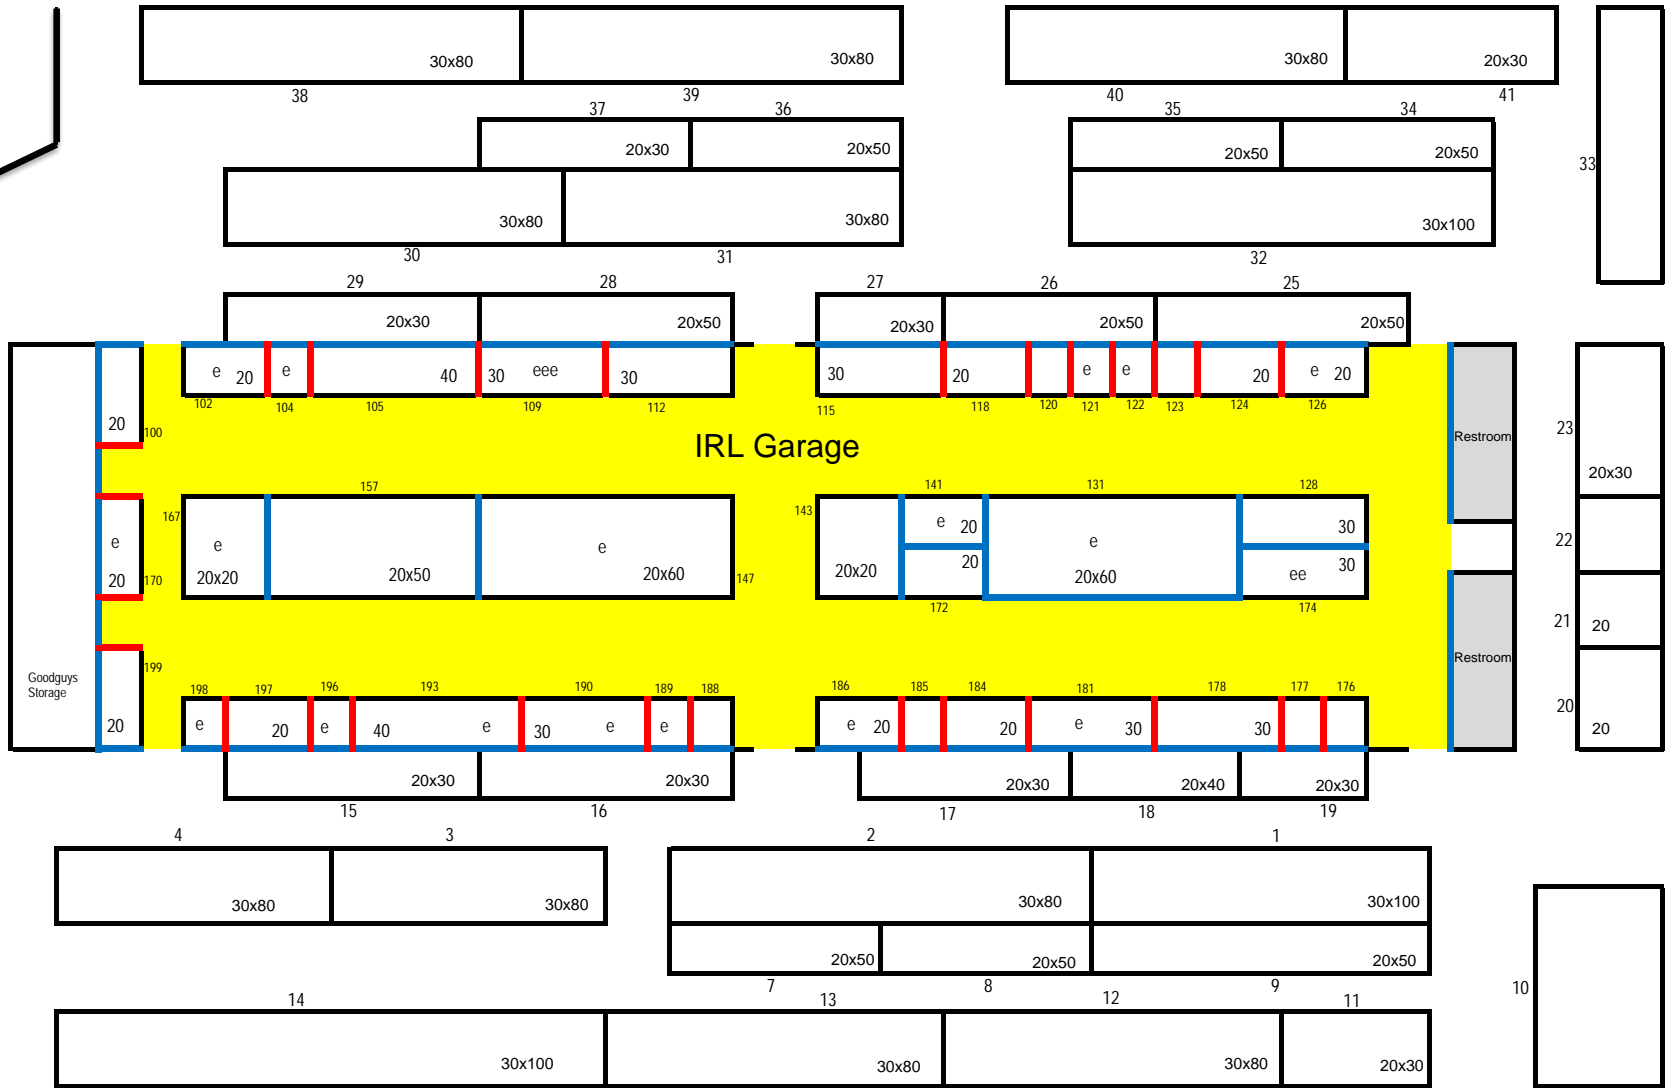

Goodguys 7th Spring Lone Star Nationals
 Texas Motor Speedway
 March 17-19, 2017

— = 8' drape
 — = 3' drape
 e = electrical

****vendor layout is subject to change without notice****

<u>Company Name</u>	<u>In/Out</u>	<u>Booth #</u>
Affordable Street Rods	In	131
All American Billet	In	143
American Autowire	In	177
Bath Planet/Window Expo - Booth #1	In	102
Bath Planet/Window Expo - Booth #2	In	104
Creative Werks/GC Cooling	In	141
Don's Smokehouse	In	185
Evolution Power Tools	In	189
For Amusement Only	In	186
Gateway Classic Cars	In	118
Glide Engineering, Inc.	In	167
Haneline Rod and Custom Products	In	122
Keyless Remotes	In	123
Larry Dennis Company	In	199
LeafFilter North of Texas, LLC.	In	196
LoveYourFeetNow.com	In	184
Lug Nut King/Gonzalez Enterprises	In	115
Minnesota Pneumatic Products	In	157
Motorsports Group	In	100
Neon Warehouse	In	109
Old Air Products	In	174
One Source Vintage Chevy	In	172
Pain Free Pillow	In	197
Ramsey's Rods and Restoration	In	128
Ray's Car Culture	In	105
Roush Performance Engines	In	178
Sales Busters	In	112
SeneGence/LipSense - Lips Done Wright	In	120
Sprayway Inc.	In	124
Statewide Remodeling	In	193
Stewart Warner	In	121
Streetside Classics	In	190
Top Koat	In	188
Triple F Automotive LLC	In	147
Verizon Wireless	In	198
Vintage Air	In	126
Vintage Glassman, The	In	176
WM Automotive & Cumberland Products	In	181
Accelerated Racing Products	Out	9
Axalta Coating Systems	Out	28
Broken Road Racing, LLC.	Out	26
Byron Nelson Solar Car Race Team	Out	41
Classic Chevrolet	Out	8
Classic Parts of America	Out	37