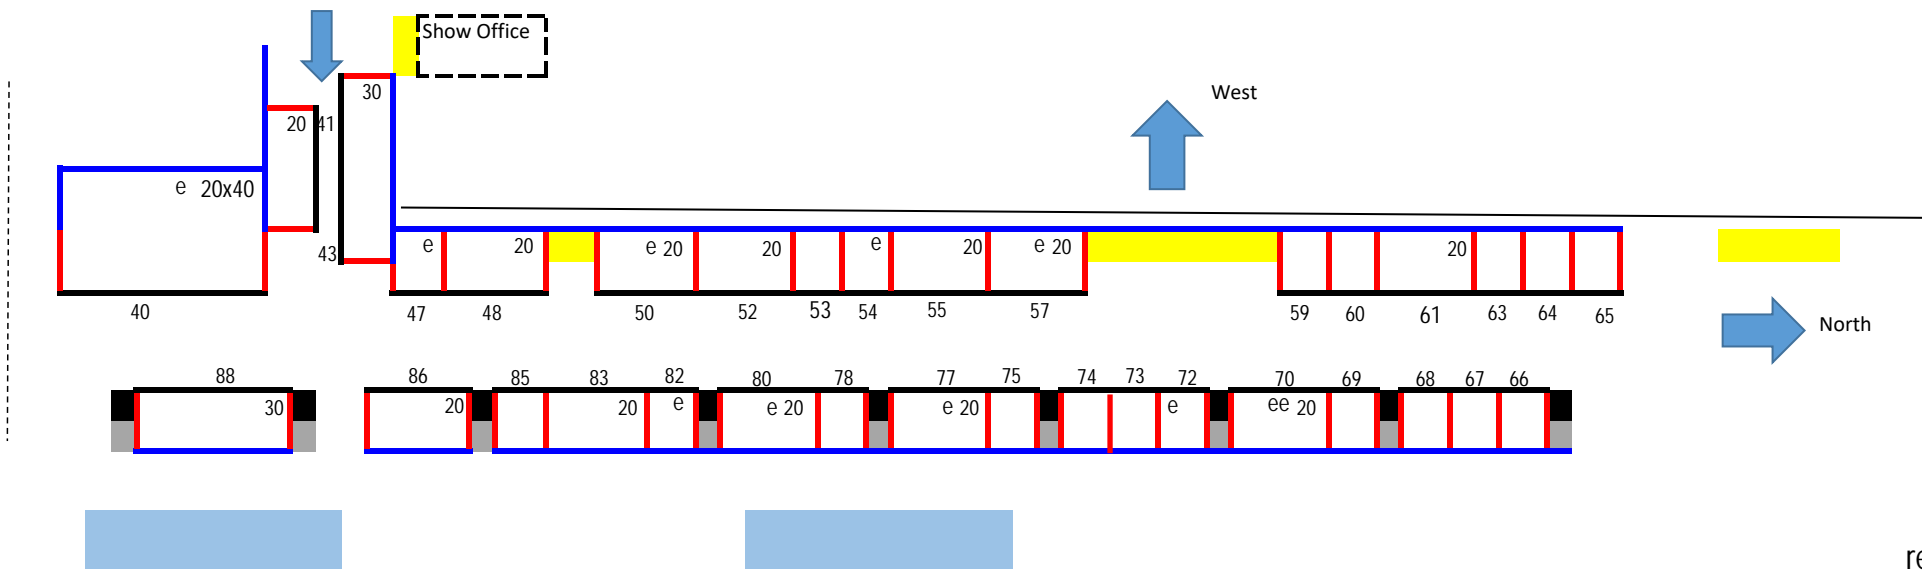

12th Nashville Nationals
Nissan Stadium
Nashville, TN
May 19-21, 2017

red = 3 ft drape
blue = 8 ft drape
e = electrical

*** vendor layout is subject to change without notice