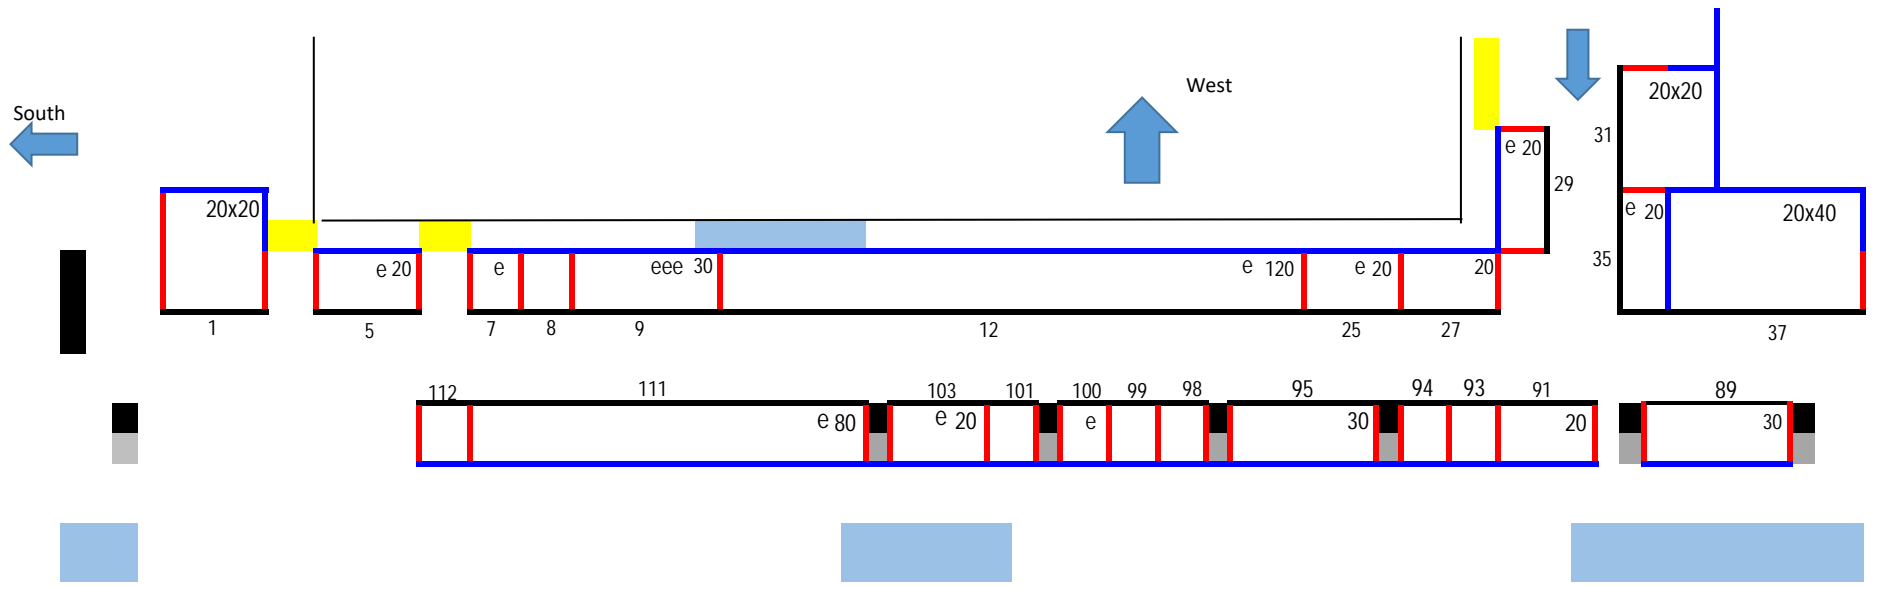

12th Nashville Nationals
Nissan Stadium
Nashville, TN
May 19-21, 2017

red = 3 ft drape
blue = 8 ft drape
e = electrical

*** vendor layout is subject to change without notice