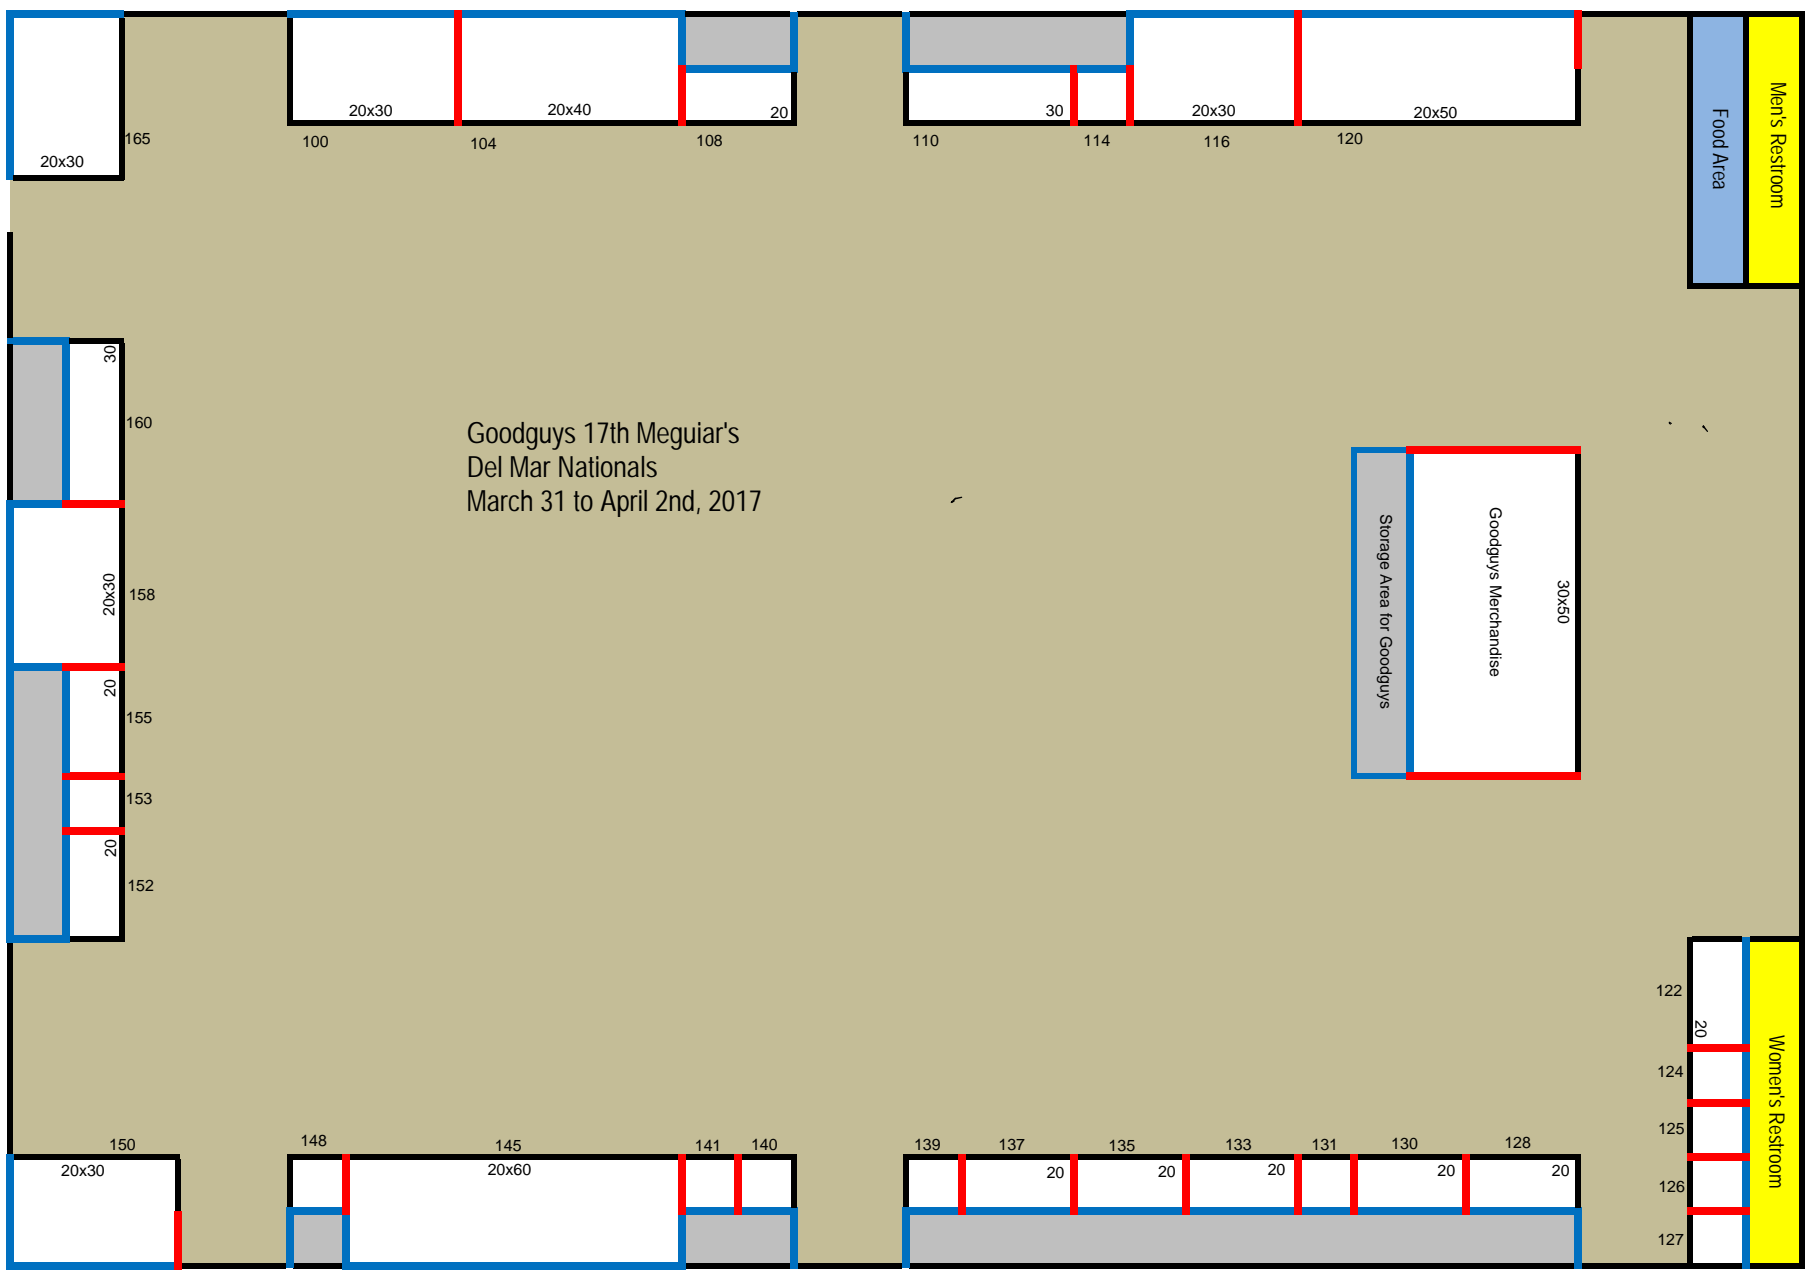

Goodguys 17th Meguiar's
Del Mar Nationals
March 31 to April 2nd, 2017

Food Area
Men's Restroom

Women's Restroom

Storage Area for Goodguys
Goodguys Merchandise