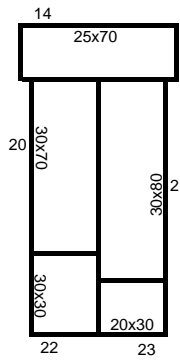

Goodguys 17 Meguiar's Del Mar Nationals
March 31st- April 2nd, 2017