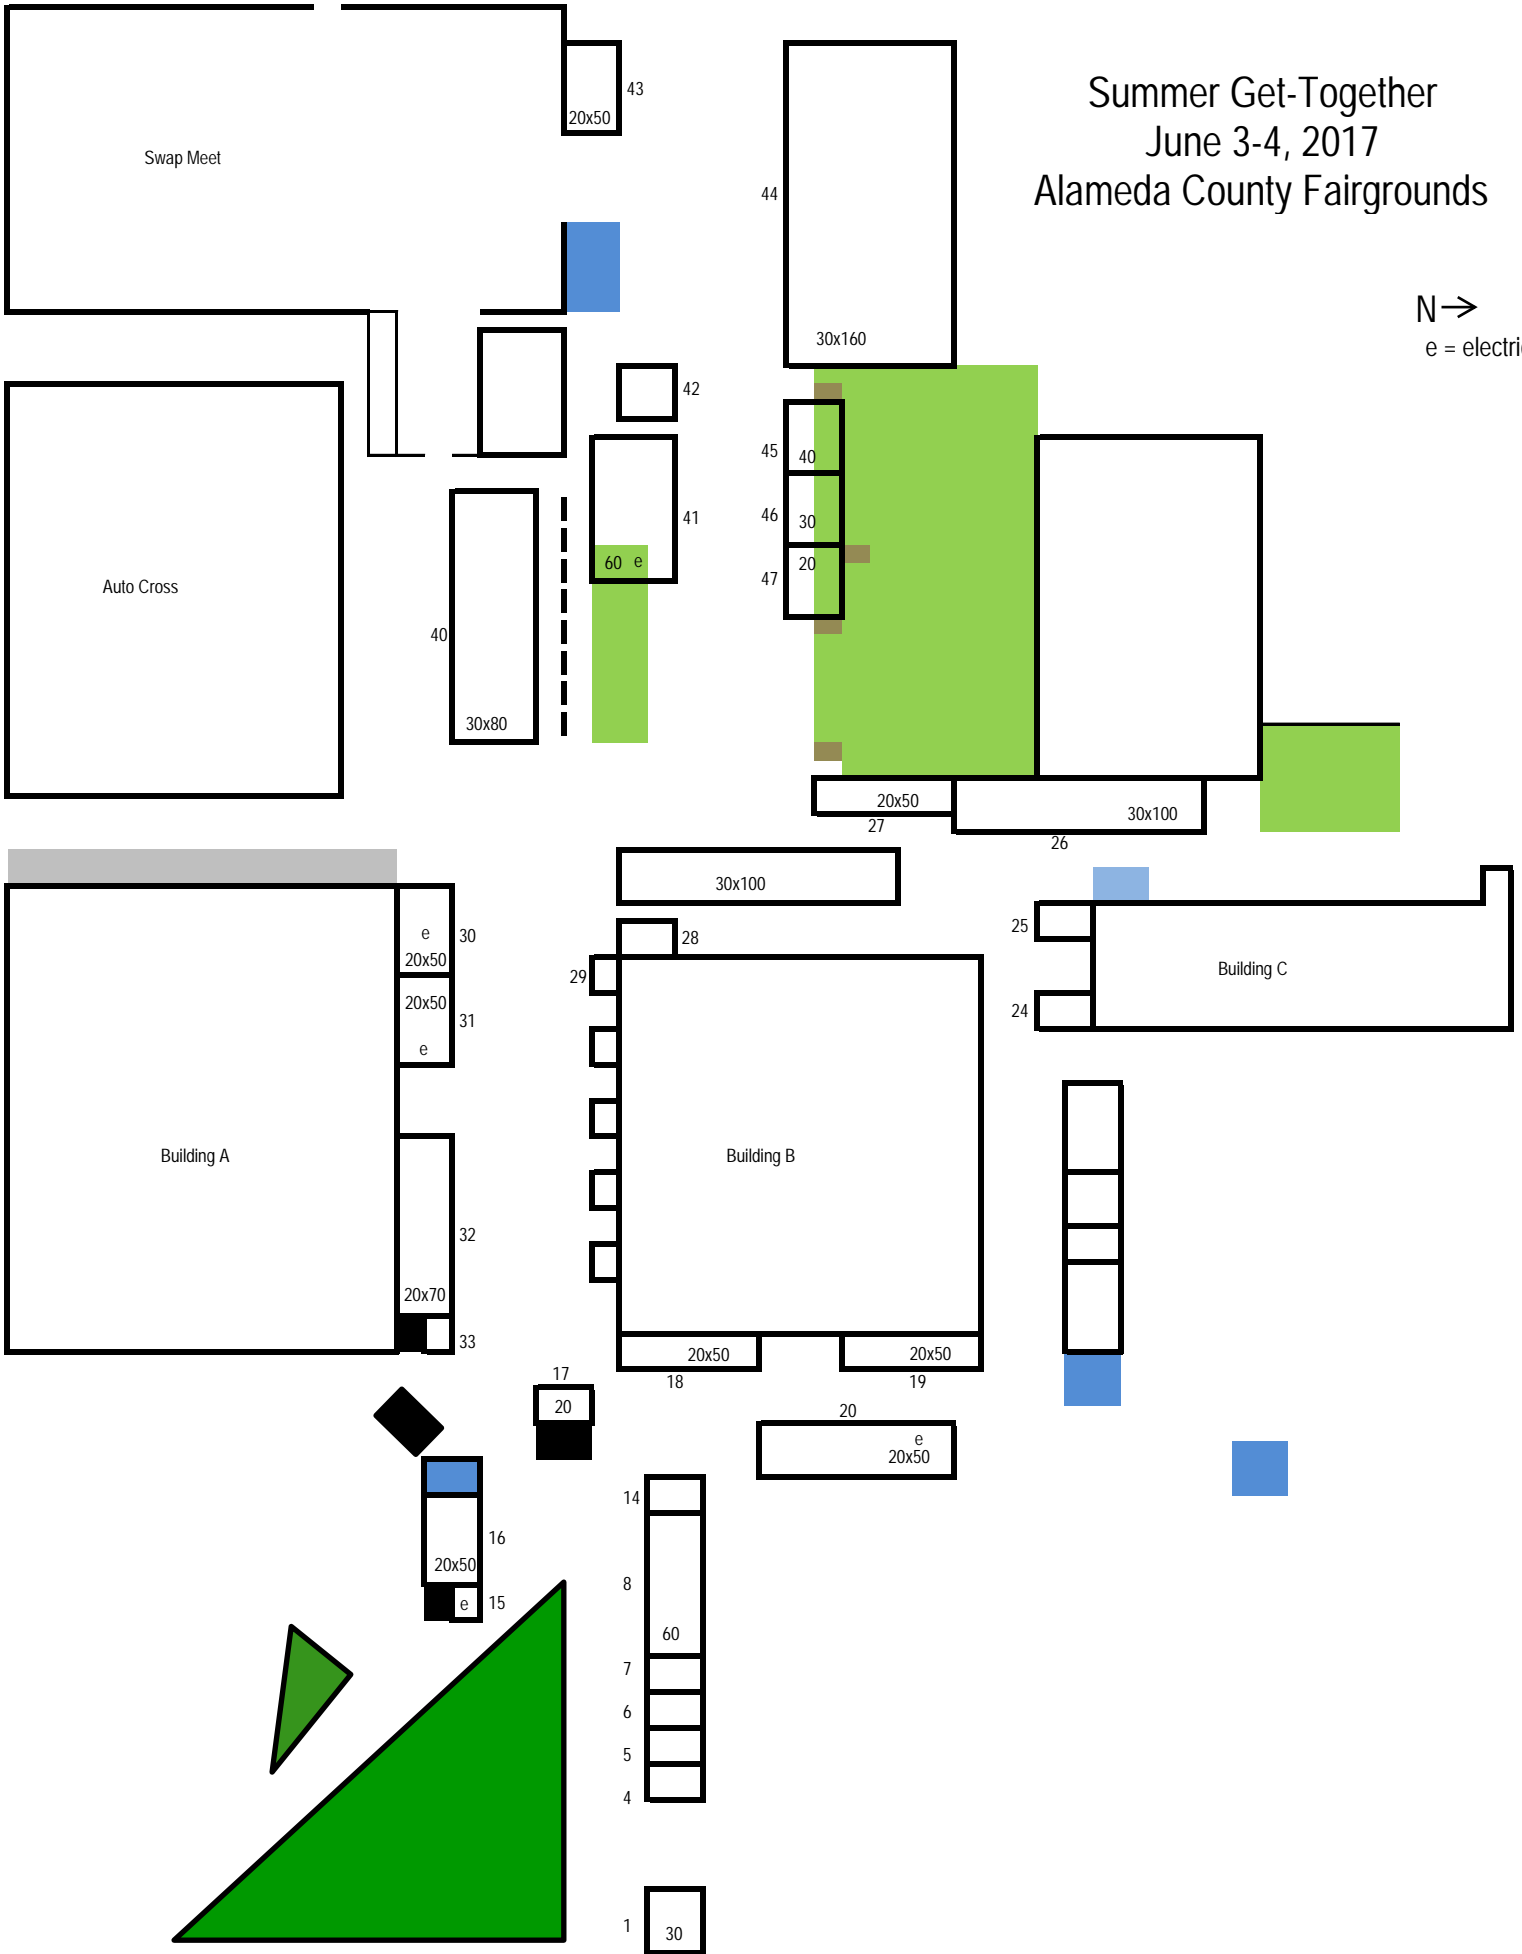

# Summer Get-Together June 3-4, 2017 Alameda County Fairgrounds

N →  
e = electrical

red = 3' drape  
 blue = 8' drape  
 e = electrical

<b><u>Company Name</u></b>	<b><u>In/Out</u></b>	<b><u>Booth</u></b>
Alarm Guys, The	In	250
All American Billet	In	116
All Around Products	In	234
Aloe Infusion/Wholesome Organics	In	258
Anderson Composites	In	122
Antiquities of California	In	220
Brooks Novelty Antiques & Records	In	208
Caliber Home Loans	In	253
California Pre-Cut Homes	In	205
Carshirts.com	In	241
Dapper Lighting	In	101
Detailers Anonymous	In	227
Double D Enterprises	In	265
Finish Line Interiors	In	124
Full Circle Restoration	In	111
Fun Stop, The	In	247
Garage Doors Unlimited	In	261
Gary's Rods and Restorations	In	113
George B Design	In	226
Granite Digital/Battery Saver	In	200
Health and Beauty Connection	In	252
Hot Rod Insurance Services	In	110
iLiving USA/TLM International Inc	In	249
JC Taylor	In	206
Jerky Hut	In	202
Jimmy G's Products	In	106
Minnesota Pneumatic Products	In	210
My Pillow	In	225
Nationwide	In	262
Nature Hill NV/Nadav Elkalay	In	229
New York Lift/NY Life Securities	In	204
Nostalgic Notions	In	119
NW New Era/Aussie BBQ & Hammerstahl	In	238
Renewal by Andersen	In	257
Rip City Riders	In	248
SAE-Speed	In	100
Sears Home Services	In	266
SeneGence/LipSense	In	203
Shop Equipment	In	242
Specialty Sales Classics	In	255
Spys Safety Products Powered by Roman P.I.	In	236
Suncoast Awning	In	254
Tri Valley Classics	In	207
US MAG wheels/ Foose Design Wheels	In	103