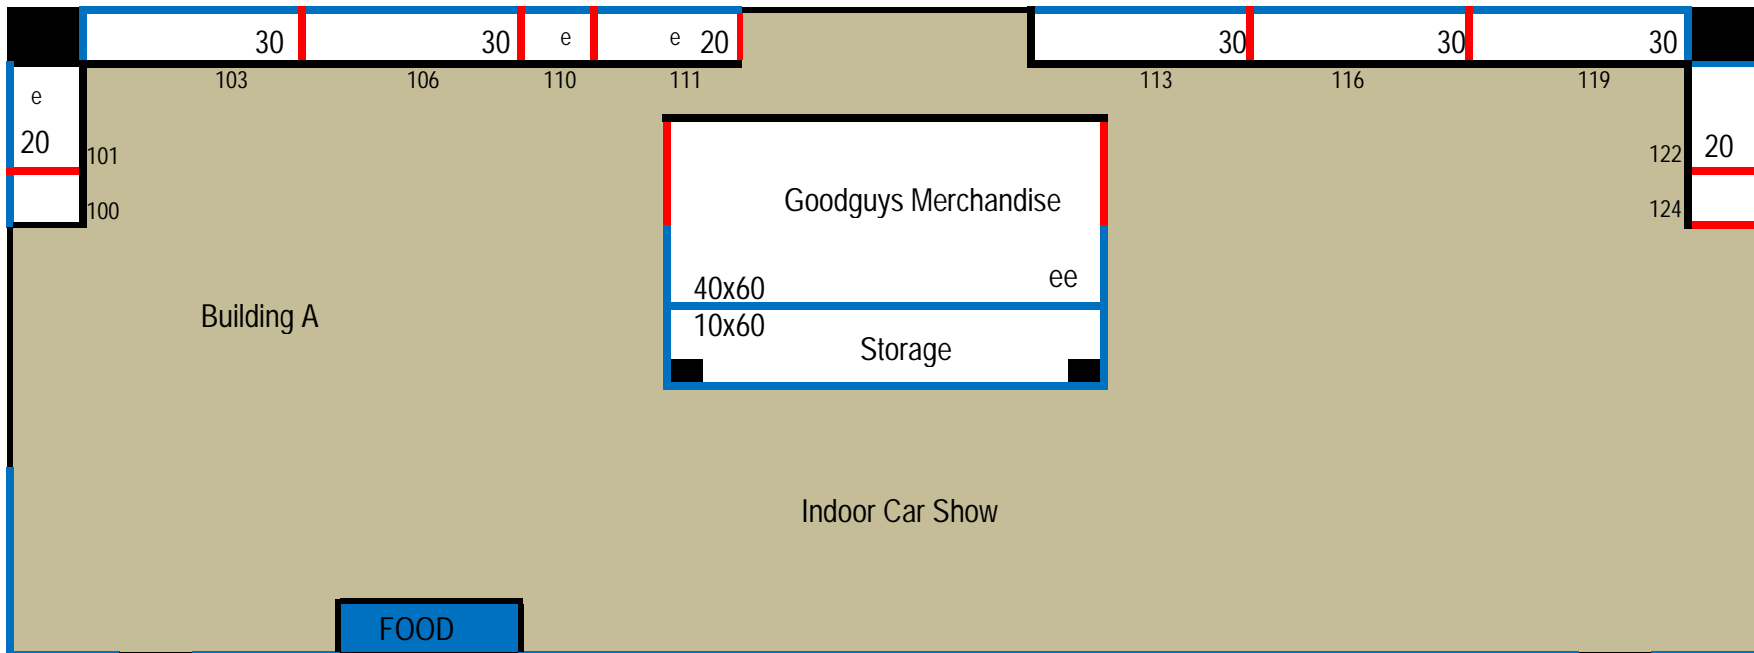

# Summer Get-Together June 3-4, 2017 Alameda County Fairgrounds

N →  
e = electrical

red = 3' drape  
 blue = 8' drape  
 e = electrical

<b><u>Company Name</u></b>	<b><u>In/Out</u></b>	<b><u>Booth</u></b>
Alarm Guys, The	In	250
All American Billet	In	116
All Around Products	In	234
Aloe Infusion/Wholesome Organics	In	258
Anderson Composites	In	122
Antiquities of California	In	220
Brooks Novelty Antiques & Records	In	208
Caliber Home Loans	In	253
California Pre-Cut Homes	In	205
Carshirts.com	In	241
Dapper Lighting	In	101
Detailers Anonymous	In	227
Double D Enterprises	In	265
Finish Line Interiors	In	124
Full Circle Restoration	In	111
Fun Stop, The	In	247
Garage Doors Unlimited	In	261
Gary's Rods and Restorations	In	113
George B Design	In	226
Granite Digital/Battery Saver	In	200
Health and Beauty Connection	In	252
Hot Rod Insurance Services	In	110
iLiving USA/TLM International Inc	In	249
JC Taylor	In	206
Jerky Hut	In	202
Jimmy G's Products	In	106
Minnesota Pneumatic Products	In	210
My Pillow	In	225
Nationwide	In	262
Nature Hill NV/Nadav Elkalay	In	229
New York Lift/NY Life Securities	In	204
Nostalgic Notions	In	119
NW New Era/Aussie BBQ & Hammerstahl	In	238
Renewal by Andersen	In	257
Rip City Riders	In	248
SAE-Speed	In	100
Sears Home Services	In	266
SeneGence/LipSense	In	203
Shop Equipment	In	242
Specialty Sales Classics	In	255
Spys Safety Products Powered by Roman P.I.	In	236
Suncoast Awning	In	254
Tri Valley Classics	In	207
US MAG wheels/ Foose Design Wheels	In	103