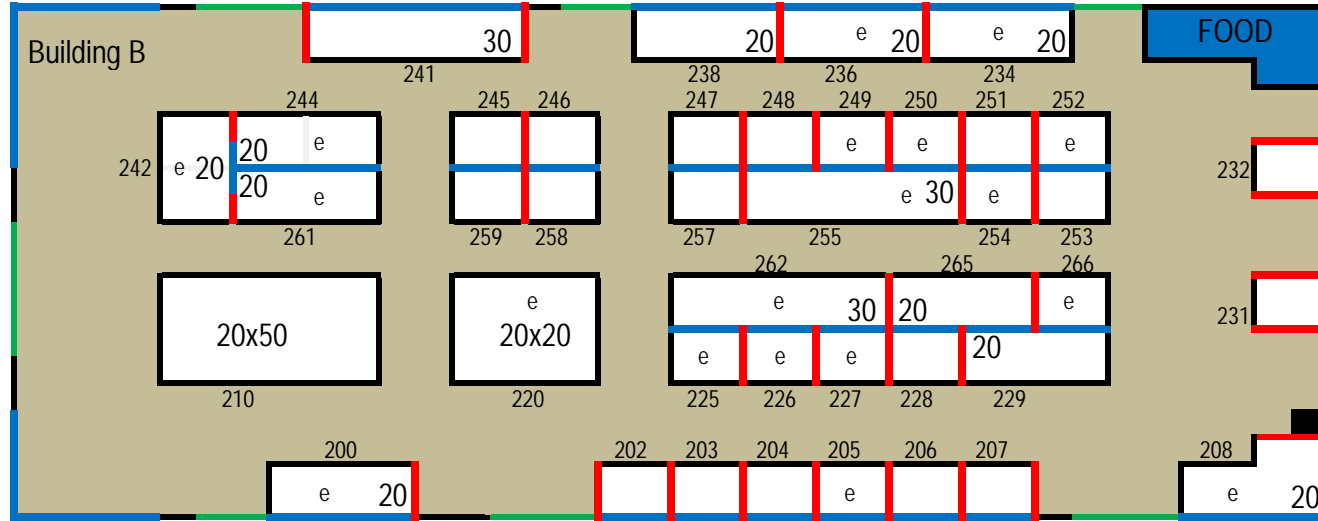

# Summer Get-Together June 3-4, 2017 Alameda County Fairgrounds

N →  
e = electrical

red = 3' drape  
 blue = 8' drape  
 e = electrical

<b><u>Company Name</u></b>	<b><u>In/Out</u></b>	<b><u>Booth</u></b>
Alarm Guys, The	In	250
All American Billet	In	116
All Around Products	In	234
Aloe Infusion/Wholesome Organics	In	258
Anderson Composites	In	122
Antiquities of California	In	220
Brooks Novelty Antiques & Records	In	208
Caliber Home Loans	In	253
California Pre-Cut Homes	In	205
Carshirts.com	In	241
Dapper Lighting	In	101
Detailers Anonymous	In	227
Double D Enterprises	In	265
Finish Line Interiors	In	124
Full Circle Restoration	In	111
Fun Stop, The	In	247
Garage Doors Unlimited	In	261
Gary's Rods and Restorations	In	113
George B Design	In	226
Granite Digital/Battery Saver	In	200
Health and Beauty Connection	In	252
Hot Rod Insurance Services	In	110
iLiving USA/TLM International Inc	In	249
JC Taylor	In	206
Jerky Hut	In	202
Jimmy G's Products	In	106
Minnesota Pneumatic Products	In	210
My Pillow	In	225
Nationwide	In	262
Nature Hill NV/Nadav Elkalay	In	229
New York Lift/NY Life Securities	In	204
Nostalgic Notions	In	119
NW New Era/Aussie BBQ & Hammerstahl	In	238
Renewal by Andersen	In	257
Rip City Riders	In	248
SAE-Speed	In	100
Sears Home Services	In	266
SeneGence/LipSense	In	203
Shop Equipment	In	242
Specialty Sales Classics	In	255
Spys Safety Products Powered by Roman P.I.	In	236
Suncoast Awning	In	254
Tri Valley Classics	In	207
US MAG wheels/ Foose Design Wheels	In	103